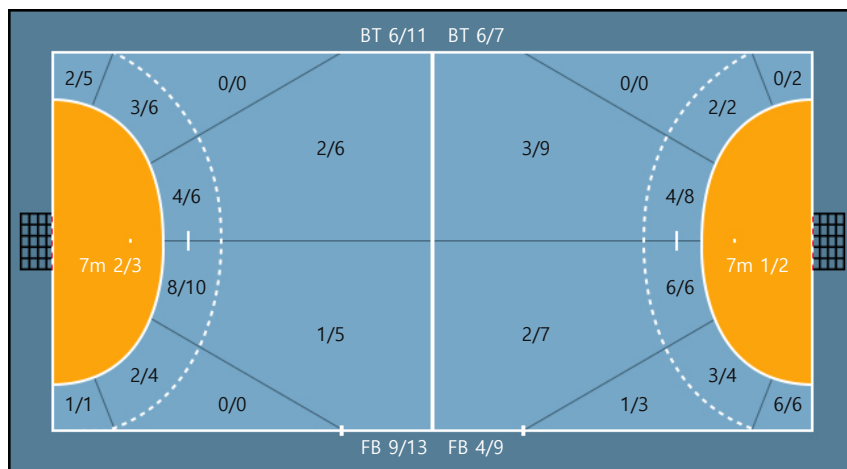

27. 박하얀		
0/0	0/1	0/0
0/1	0/0	0/0
0/0	0/0	0/0

Missed: 1 Post: 1 Blocked: 1

Team

Goals / Shots

Team		
6/8	2/4	1/2
2/4	0/0	1/5
4/6	3/4	6/10

Missed: 2 Post: 1 Blocked: 1

Offense

Defense