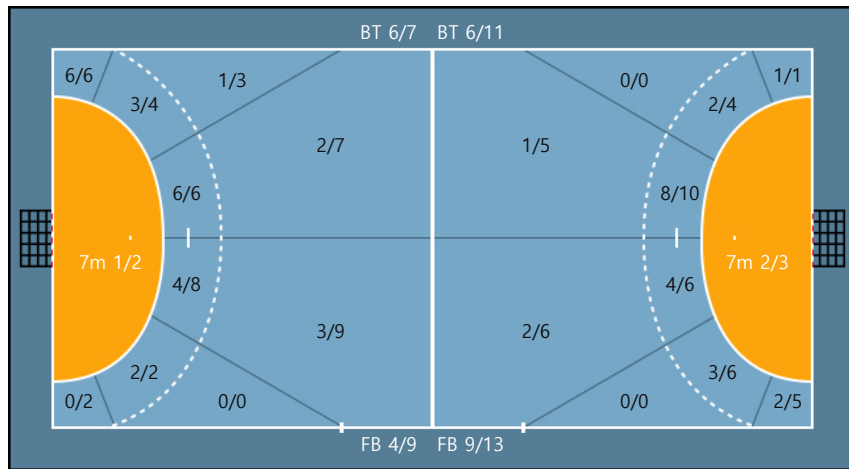

29. 유소정		
1/1	1/1	2/2
0/0	0/0	1/3
1/2	0/0	2/2

Team

Goals / Shots

Team		
4/6	1/4	5/7
0/1	0/0	4/7
6/10	0/2	8/11

Missed: 0 Post: 1 Blocked: 0

Offense

Defense

Goalkeepers