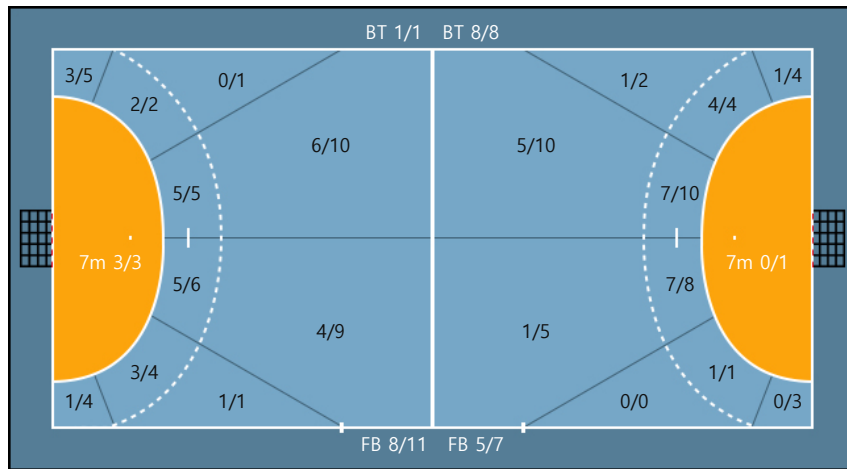

99. 케티		
0/0	0/0	0/0
0/0	0/0	0/0
0/0	0/0	0/0

Blocked: 2

Team

Goals / Shots

Team		
7/7	1/1	5/7
4/5	0/1	0/3
9/10	3/4	4/8

Missed: 4 Post: 0 Blocked: 3

Offense

Defense