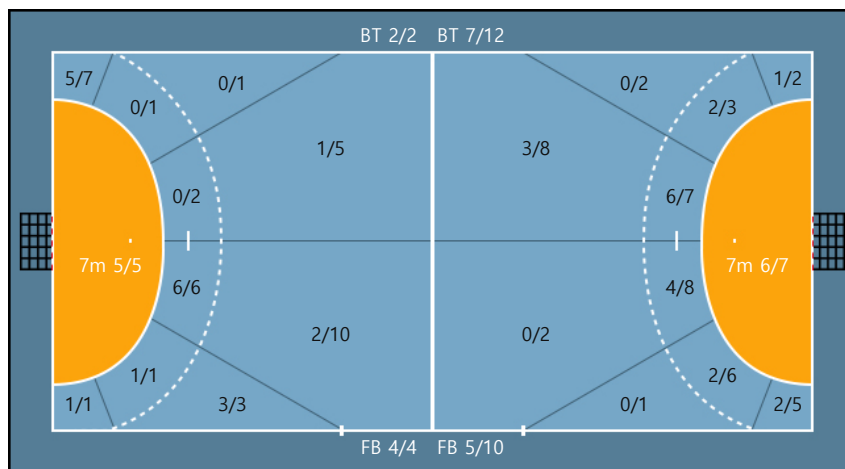

Team

Goals / Shots

Team		
4/4	1/4	1/4
3/4	0/0	1/3
7/7	2/2	5/6

Missed: 6 Post: 2 Blocked: 7

Offense

Defense

Goalkeepers

Goals / Shots