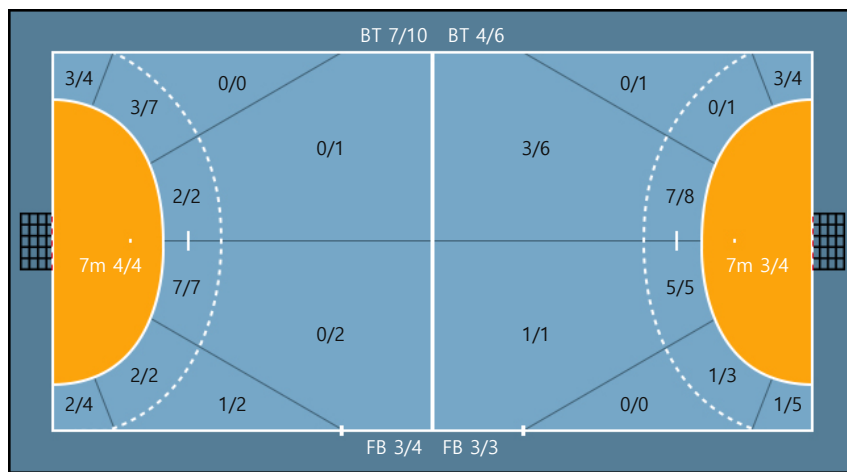

[SK 핸드볼 코리아리그(일반부)]

Shot Distribution

2019. 04. 01 18:00 대구시민체육관

Referees : 차창환 / 박현진
Technical officer : 김석주 / 이향걸
MVP : 21. 조하랑(컬러풀대구)

컬러풀대구   **24**   14 : 10   **24**   **서울시청**

서울시청

Players
Goals / Shots

1. 손민지 0/0 0/0 0/0 0/0 0/0 0/0 0/0 0/0 0/0	2. 송지영 0/0 2/2 0/0 0/0 0/0 0/0 0/0 0/0 0/0	6. 송해림 0/0 1/1 0/1 1/1 0/0 0/0 1/1 0/1 1/1	7. 강다혜 0/0 0/0 0/0 0/0 0/0 0/1 1/2 0/0 2/2	9. 김이슬 0/0 0/0 1/1 0/0 0/0 0/0 1/1 0/0 0/0
11. 윤미정 0/0 0/0 0/0 0/0 0/0 0/0 0/0 0/0 0/0	14. 이수민 0/0 0/0 0/0 0/0 0/0 0/0 0/0 0/0 0/0	16. 나혜린 0/0 0/0 0/0 0/0 0/0 0/0 0/0 0/0 0/0	17. 김선해 0/0 0/0 0/0 1/1 0/0 0/0 2/2 0/0 1/1	18. 정소영 0/0 0/0 2/2 1/1 0/0 0/0 1/1 0/0 1/2
19. 양새슬 0/0 0/0 0/0 0/0 0/0 0/0 0/0 0/1 1/2	23. 이지은 0/0 0/0 0/0 0/0 0/0 0/0 0/0 0/0 0/0	27. 이혜리 0/0 0/0 0/0 0/0 0/0 0/0 0/0 0/0 0/0	29. 윤예진 0/0 0/0 0/0 0/1 0/0 0/0 2/2 1/2 0/0	93. 김은경 0/0 0/0 0/0 0/0 0/0 0/0 0/0 0/0 0/0

Team
Goals / Shots

Team		
0/0	3/3	3/4
3/4	0/0	0/1
8/9	1/4	6/8

Missed: 1 Post: 1 Blocked: 0

Offense

Defense

Goalkeepers
Goals / Shots

1. 손민지		
1/2	1/2	1/3
1/1	0/0	4/4
10/11	3/7	3/5

2Min	2 Minute Suspensions	AS	Assists	BS	Block Shots	BT	Breakthroughs	RB	Rebound
DR	Disqualification with report	RC	Red cards	FB	Fast Breaks	G/S	Goals/Shots	BD	Blocked
S/S	Saves/Shots	YC	Yellow cards	ST	Steals	TF	Technical Faults	%	Efficiency