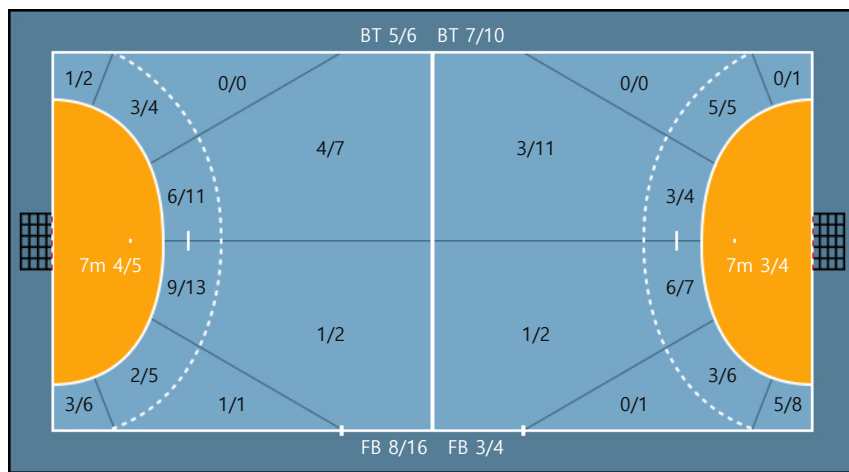

93. 김은경		
0/0	0/0	0/0
0/0	0/0	0/0
0/0	0/0	0/0

Post: 2

Post: 1

Team

Goals / Shots

Team		
1/2	0/1	7/8
1/2	0/1	2/6
12/16	4/6	7/8

Missed: 1 Post: 5 Blocked: 1

Offense