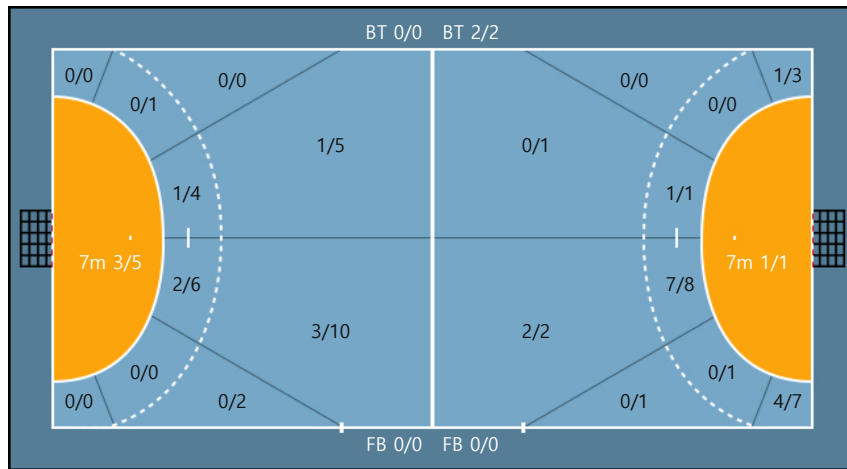

[제74회 전국 중별 핸드볼선수권대회(초등부)]

Shot Distribution

2019. 04. 15 12:00 한체대 오륜관

Referees :
Technical officer :
MVP : -

인천송현초등학교   **16**   8 : 5   **10**   **금천초등학교**
금천초등학교

Players
Goals / Shots

1. 김태연 0/0 0/0 0/0 0/0 0/0 0/0 0/0 0/0 0/0	2. 노현지 0/0 0/0 0/0 0/0 0/0 0/0 0/0 0/0 0/0	3. 이가영 0/0 0/0 0/0 0/0 0/0 0/0 0/0 0/0 0/0	5. 연서희 0/0 0/0 0/0 0/0 0/0 0/0 0/0 0/0 0/0	6. 임수민 0/0 0/0 0/0 0/0 0/0 0/0 0/0 0/0 0/0
7. 봉은선 0/0 1/1 1/1 0/1 0/0 2/2 0/0 0/0 0/0	8. 안수빈 0/0 0/0 0/0 0/0 0/0 0/0 0/0 0/0 0/0	10. 이세빈 1/3 0/0 0/1 0/2 0/0 1/3 0/1 0/0 0/0	11. 채민정 0/0 0/0 0/0 0/0 0/0 0/0 0/0 0/0 0/0	13. 채주희 0/0 0/0 2/3 0/3 0/0 0/1 1/1 0/0 1/1
14. 신가윤 0/0 0/0 0/0 0/0 0/0 0/0 0/0 0/0 0/0	15. 이영서 0/0 0/0 0/0 0/0 0/0 0/0 0/0 0/0 0/0	Missed: 1 Blocked: 1		Missed: 8 Blocked: 3

Team
Goals / Shots

Team		
1/3	1/1	3/5
0/6	0/0	3/6
1/2	0/0	1/1

Missed: 9   Post: 0   Blocked: 4

Offense

Defense

Goalkeepers
Goals / Shots

1. 김태연		
3/3	0/0	5/5
3/4	0/0	2/3
0/0	3/3	0/0

2Min	2 Minute Suspensions	AS	Assists	BS	Block Shots	BT	Breakthroughs	RB	Rebound
DR	Disqualification with report	RC	Red cards	FB	Fast Breaks	G/S	Goals/Shots	BD	Blocked
S/S	Saves/Shots	YC	Yellow cards	ST	Steals	TF	Technical Faults	%	Efficiency