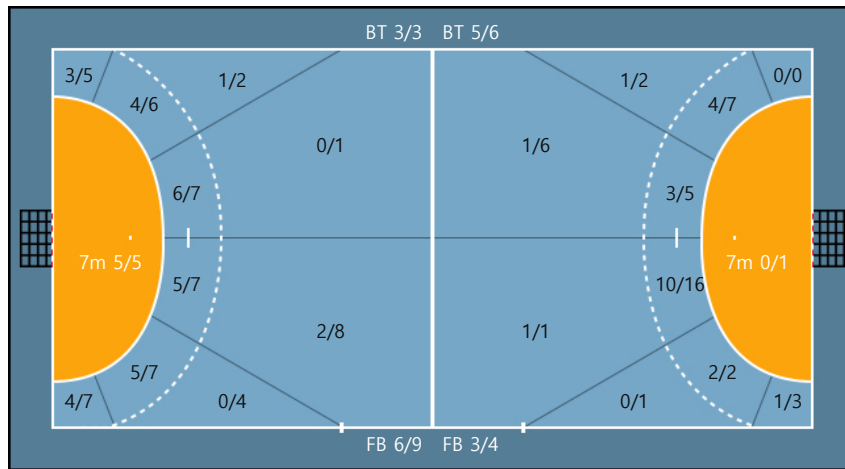

[SK 핸드볼 코리아리그(일반부)]

Shot Distribution

2019. 04. 07 18:00 청주국민생활관

Referees : 이은하 / 이가을
Technical officer : 홍정호 / 김석주
MVP : 24. 최지혜(광주도시공사)

광주도시공사 35   19 : 9   **23 컬러풀대구**

광주도시공사

Players

Goals / Shots

1. 우하림		
0/0	0/0	0/0
0/0	0/0	0/0
0/0	0/0	0/0

7. 윤예빈		
1/1	0/0	0/0
0/2	0/1	0/0
1/1	0/0	2/2

9. 서아루		
0/0	1/1	3/3
1/2	0/0	1/1
1/2	0/0	2/2

17. 권민지		
0/0	0/0	0/0
0/0	0/0	1/2
0/0	0/0	1/1

18. 한승미		
0/0	0/0	0/0
1/1	0/0	0/0
0/0	0/0	2/2

Post: 4   Blocked: 1

20. 김지혜		
0/0	0/0	0/0
0/0	0/0	0/0
0/0	0/0	2/2

21. 김금순		
0/0	0/0	0/0
0/1	0/0	0/0
0/0	0/1	1/1

22. 신려진		
0/0	0/0	0/0
0/0	0/0	0/0
0/0	0/0	0/0

23. 김주경		
0/0	0/0	0/0
0/0	0/0	1/1
0/0	0/0	0/0

24. 최지혜		
2/2	0/0	1/1
0/0	0/1	1/1
1/1	1/1	4/5

Missed: 1   Blocked: 1

Missed: 1

Missed: 1

29. 김지현		
1/1	0/0	0/1
1/2	0/0	0/1
1/2	0/0	0/1

88. 박조은		
0/0	0/0	0/0
0/0	0/0	0/0
0/0	0/0	0/0

Missed: 1   Post: 1   Blocked: 1

Team

Goals / Shots

Team		
4/4	1/1	4/5
3/8	0/2	4/6
4/6	1/2	14/16

Missed: 4   Post: 5   Blocked: 3

Offense

Defense

Goalkeepers

Goals / Shots

1. 우하림		
3/3	0/0	1/1
0/1	0/3	1/1
0/1	0/1	4/5

88. 박조은		
0/0	0/0	2/3
0/1	0/1	1/4
6/6	0/0	5/6

2Min	2 Minute Suspensions	AS	Assists	BS	Block Shots	BT	Breakthroughs	RB	Rebound
DR	Disqualification with report	RC	Red cards	FB	Fast Breaks	G/S	Goals/Shots	BD	Blocked
S/S	Saves/Shots	YC	Yellow cards	ST	Steals	TF	Technical Faults	%	Efficiency