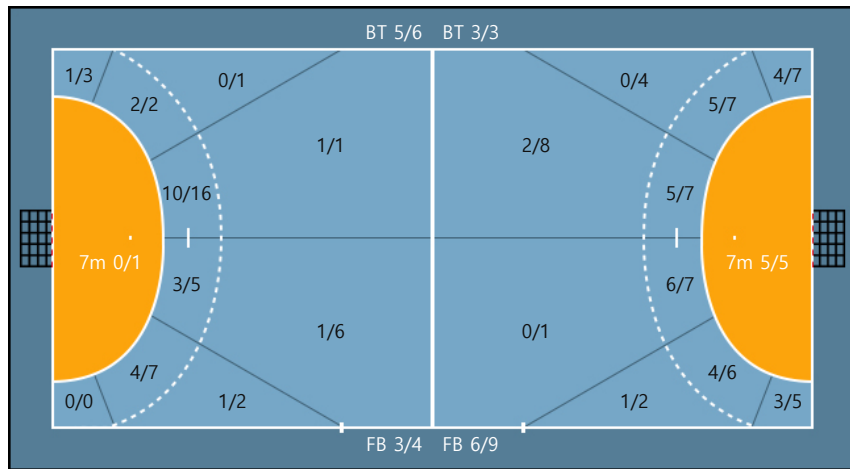

[SK 핸드볼 코리아리그(일반부)]

Shot Distribution

2019. 04. 07 18:00 청주국민생활관

Referees : 이은하 / 이가을
Technical officer : 홍정호 / 김석주
MVP : 24. 최지혜(광주도시공사)

광주도시공사   **35**   19 : 9   **23**   **컬러풀대구**

컬러풀대구

Players

Goals / Shots

1. 심현지		
0/0	0/0	0/0
0/0	0/0	0/0
0/0	0/0	0/0

7. 박지원		
1/1	0/0	0/1
0/0	0/1	0/0
0/0	0/0	1/3

10. 송은아		
0/0	0/0	0/0
0/1	0/0	0/0
1/1	0/0	0/0

12. 박소리		
0/0	0/0	0/0
0/0	0/0	0/0
0/0	0/0	0/0

16. 정명희		
0/0	0/0	0/0
0/0	0/0	0/0
0/0	0/0	0/0

Missed: 1 Post: 1

17. 윤지민		
0/0	0/0	0/0
0/0	0/0	0/0
0/0	0/0	0/0

19. 원미나		
0/0	0/0	0/0
0/0	0/0	0/0
0/0	0/0	0/0

20. 황은진		
0/0	0/0	0/0
0/0	0/0	0/0
0/0	0/0	0/0

21. 조하람		
1/1	0/0	2/2
0/0	0/0	0/2
3/4	0/0	3/3

22. 노하늘		
0/0	0/0	1/1
0/0	0/0	0/0
0/0	0/0	0/0

Blocked: 1

Missed: 1

23. 김아영		
0/0	0/0	0/0
0/0	0/0	0/0
0/0	0/0	0/0

24. 김혜원		
0/0	0/0	0/0
0/0	0/0	1/1
1/1	0/0	0/0

25. 정유라		
0/0	0/0	0/0
0/0	0/0	0/0
0/0	0/0	0/0

27. 이다현		
1/1	0/0	0/0
0/1	0/4	1/2
1/1	0/1	5/5

Missed: 1 Post: 2 Blocked: 1

Team

Goals / Shots

Team		
3/3	0/0	3/4
0/2	0/5	2/5
6/7	0/1	9/11

Missed: 3 Post: 3 Blocked: 2

Offense

Defense

Goalkeepers

Goals / Shots

1. 심현지		
3/3	0/0	4/4
2/4	0/0	2/2
1/1	1/2	6/8

12. 박소리		
1/1	1/1	0/1
1/4	0/2	2/4
3/5	0/0	8/8

2Min	2 Minute Suspensions	AS	Assists	BS	Block Shots	BT	Breakthroughs	RB	Rebound
DR	Disqualification with report	RC	Red cards	FB	Fast Breaks	G/S	Goals/Shots	BD	Blocked
S/S	Saves/Shots	YC	Yellow cards	ST	Steals	TF	Technical Faults	%	Efficiency