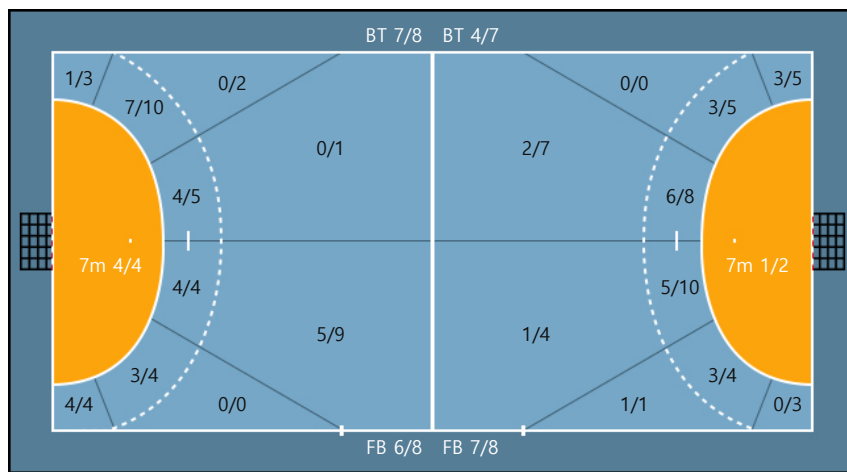

[SK 핸드볼 코리아리그 플레이오프(일반부)]

Shot Distribution

2019. 04. 20 18:10 SK 핸드볼 메인경기장

Referees :

Technical officer : 강태구 / 김석주
MVP : 12. 용세라(SK슈가글라이더즈)

부산시설공단

25

14 : 19
11 : 13

32

SK슈가글라이더즈

SK슈가글라이더즈

Players

Goals / Shots

1. 이민지		
0/0	0/0	0/0
0/0	0/0	0/0
0/0	0/0	0/0

2. 김선화		
0/0	0/0	0/0
0/1	0/0	1/1
1/1	2/4	0/0

6. 최수지		
0/0	0/0	2/2
0/0	0/0	1/1
1/1	0/0	2/2

7. 김금정		
0/0	0/0	0/0
0/0	0/0	0/0
0/0	0/0	0/0

9. 김은아		
3/3	0/0	0/0
0/0	0/0	0/0
3/4	0/0	2/2

Post: 1

Blocked: 1

11. 연은영		
0/0	0/0	0/0
0/0	0/0	0/0
1/1	0/0	0/0

12. 용세라		
0/0	0/0	0/0
0/0	0/0	0/0
0/0	0/0	0/0

13. 조아람		
0/0	2/2	0/0
1/1	0/0	0/0
0/0	0/0	0/0

17. 김지희		
0/0	0/0	0/0
0/0	0/0	0/0
0/0	0/0	0/0

19. 손민지		
0/0	0/0	0/0
0/0	0/0	0/0
0/0	0/0	0/0

Post: 1

Post: 1

20. 최지혜		
0/0	0/0	0/0
0/0	0/0	0/0
0/0	0/0	0/0

24. 이한솔		
0/0	0/0	0/0
0/0	0/0	0/0
0/0	0/0	0/0

27. 이경현		
0/0	0/0	0/0
0/0	0/0	0/0
0/0	0/0	0/0

28. 조수연		
0/0	0/1	1/2
0/0	0/0	1/1
2/3	0/0	2/3

29. 유소정		
3/3	0/0	0/0
0/0	0/0	1/1
0/0	0/0	0/2

Blocked: 1

Missed: 1

Team

Goals / Shots

Team		
6/6	2/3	3/4
1/2	0/0	4/4
8/10	2/4	6/9

Missed: 1 Post: 3 Blocked: 2

Offense

Defense

Goalkeepers

Goals / Shots

1. 이민지		
0/0	0/0	1/2
0/0	0/0	0/1
2/2	1/1	2/2

12. 용세라		
2/5	0/3	2/2
1/4	0/0	0/0
4/8	8/10	2/4

2Min	2 Minute Suspensions	AS	Assists	BS	Block Shots	BT	Breakthroughs	RB	Rebound
DR	Disqualification with report	RC	Red cards	FB	Fast Breaks	G/S	Goals/Shots	BD	Blocked
S/S	Saves/Shots	YC	Yellow cards	ST	Steals	TF	Technical Faults	%	Efficiency