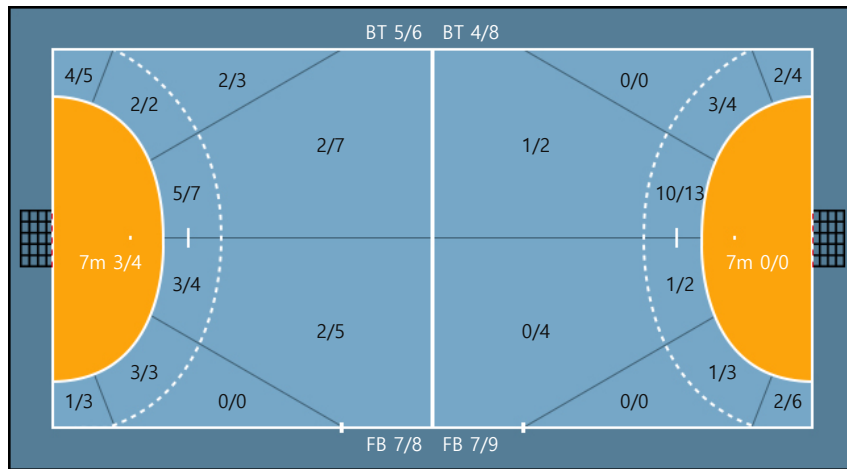

[SK 핸드볼 코리아리그 챔피언결정전(일반부)]

Shot Distribution

2019. 04. 22 16:30 SK 핸드볼 메인경기장

Referees :

Technical officer : 강태구 / 김석주

MVP : 23. 이미경(부산시설공단)

부산시설공단

27

16 : 10
11 : 10

20

SK슈가글라이더즈

부산시설공단

Players

Goals / Shots

3. 함지선		
1/1	0/0	1/1
1/1	0/0	0/0
2/2	0/0	1/2

7. 김수정		
0/0	0/0	0/0
0/0	0/0	0/1
1/1	0/0	0/0

9. 정가희		
0/0	0/0	0/0
0/0	0/0	0/0
0/0	0/0	0/0

11. 류은희		
1/1	0/0	0/0
1/2	0/0	0/0
1/1	1/2	4/4

12. 주희		
0/0	0/0	0/0
0/0	0/0	0/0
0/0	0/0	0/0

Post: 1

13. 박준희		
0/0	0/0	0/0
0/0	0/0	0/0
0/0	0/0	0/0

16. 노지훈		
0/0	0/0	0/0
0/0	0/0	0/0
0/0	0/0	0/0

17. 심해인		
0/0	0/0	1/1
1/1	0/0	0/0
0/0	0/0	0/0

19. 강은혜		
0/0	0/0	0/0
0/0	0/0	0/0
0/0	0/0	0/0

21. 최지현		
0/0	0/0	0/0
0/0	0/0	0/0
0/0	0/0	0/0

Post: 1

23. 이미경		
4/4	0/0	1/1
0/0	0/0	0/0
2/3	0/0	0/0

24. 권한나		
1/1	0/0	0/0
0/0	0/0	0/0
0/0	0/1	2/4

27. 남영신		
0/0	0/0	0/0
0/0	0/0	0/0
0/1	0/0	0/0

47. 송미영		
0/0	0/0	0/0
0/0	0/0	0/0
0/0	0/0	0/0

99. 케티		
0/0	0/0	0/0
0/0	0/0	0/0
0/0	0/0	0/0

Post: 3

Missed: 1 Post: 1

Team

Goals / Shots

Team		
7/7	0/0	3/3
3/4	0/0	0/1
6/8	1/3	7/10

Missed: 1 Post: 6 Blocked: 0

Offense

Defense

Goalkeepers

Goals / Shots

12. 주희		
0/0	1/2	3/4
1/1	0/0	0/2
7/8	1/3	7/12

2Min	2 Minute Suspensions	AS	Assists	BS	Block Shots	BT	Breakthroughs	RB	Rebound
DR	Disqualification with report	RC	Red cards	FB	Fast Breaks	G/S	Goals/Shots	BD	Blocked
S/S	Saves/Shots	YC	Yellow cards	ST	Steals	TF	Technical Faults	%	Efficiency