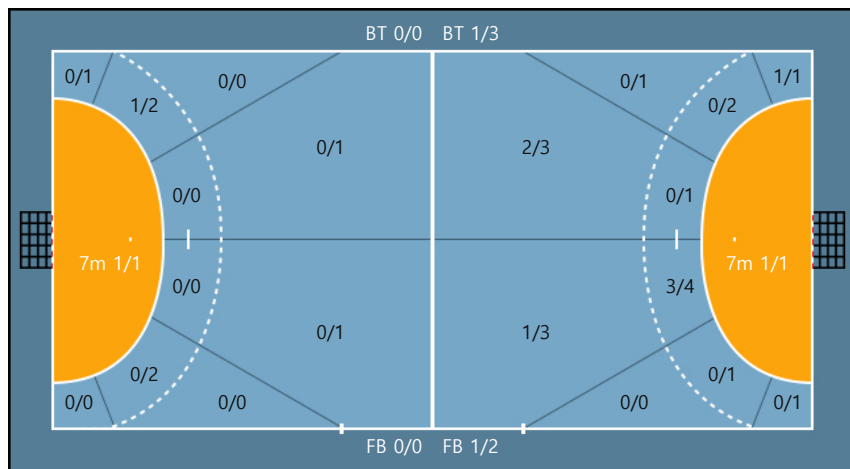

[제1회 대학핸드볼리그(생활체육 대학부)]

Shot Distribution

2019. 05. 19 12:40 원광대 체육관

Referees : 조용현 / 정진영

Technical officer :

MVP : 55. 조소현(경희대학교)

경희대학교   **8**   3 : 1   **2**   **서울대학교**

서울대학교

Players

Goals / Shots

7. 김지인		
1/1	0/0	0/0
0/0	0/0	0/0
0/0	0/0	0/0

11. 이유현		
0/0	0/0	0/0
0/0	0/0	0/0
0/0	0/1	0/0

13. 김언정		
0/0	0/0	0/0
0/0	0/0	0/0
1/2	0/0	0/0

21. 이연하		
0/0	0/0	0/0
0/0	0/0	0/0
0/0	0/0	0/0

22. 정연지		
0/0	0/0	0/0
0/0	0/0	0/1
0/0	0/0	0/0

39. 이도경		
0/0	0/0	0/0
0/0	0/0	0/0
0/0	0/0	0/0

66. 조희영		
0/0	0/1	0/0
0/0	0/0	0/0
0/1	0/0	0/0

99. 윤혜인		
0/1	0/0	0/0
0/0	0/0	0/0
0/0	0/0	0/0

Team

Goals / Shots

Team		
1/2	0/1	0/0
0/0	0/0	0/1
1/3	0/1	0/0

Missed: 0 Post: 0 Blocked: 0

Offense

Defense

Goalkeepers

Goals / Shots

21. 이연하		
1/2	4/5	1/1
1/1	0/0	0/0
1/2	0/1	0/1

2Min	2 Minute Suspensions	AS	Assists	BS	Block Shots	BT	Breakthroughs	RB	Rebound
DR	Disqualification with report	RC	Red cards	FB	Fast Breaks	G/S	Goals/Shots	BD	Blocked
S/S	Saves/Shots	YC	Yellow cards	ST	Steals	TF	Technical Faults	%	Efficiency