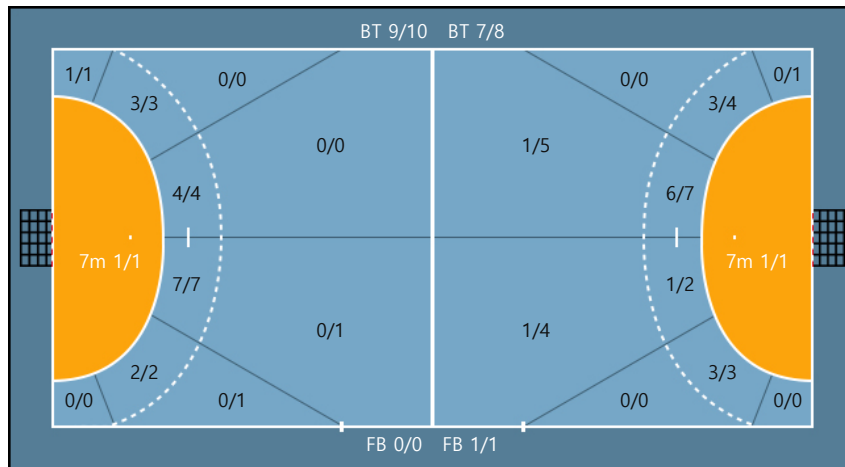

[제1회 대학핸드볼리그(생활체육 대학부)]

Shot Distribution

2019. 05. 19 13:20 원광대 체육관

Referees : 구본욱 / 박현진

Technical officer :

MVP : 1. 이철주(영남대학교)

상명대학교 16   6 : 6   18   영남대학교

영남대학교

Players

Goals / Shots

1. 이철주		
0/0	0/0	0/0
0/0	0/0	0/0
0/0	0/0	0/0

3. 김유민		
0/1	0/0	1/1
0/0	0/0	1/1
2/2	0/0	2/2

6. 인요셉		
0/0	0/0	0/0
0/0	0/0	0/0
0/0	0/0	0/0

7. 이승운		
1/1	0/0	0/0
1/1	0/0	1/1
1/1	0/0	3/3

9. 이준엽		
0/0	0/0	0/0
0/0	0/0	0/0
0/0	1/1	0/0

Missed: 1

10. 박상기		
1/1	0/0	0/0
0/0	0/0	0/0
0/0	0/0	0/0

12. 임지섭		
1/1	0/0	1/1
0/0	0/0	0/0
0/0	0/0	0/0

15. 전성연		
0/0	0/0	0/0
0/0	0/0	0/0
0/0	0/0	0/0

20. 이예찬		
0/0	0/0	0/0
0/0	0/0	0/0
0/0	0/0	1/1

99. 최범영		
0/0	0/0	0/0
0/0	0/0	0/0
0/0	0/0	0/0

Team

Goals / Shots

Team		
3/4	0/0	2/2
1/1	0/0	2/2
3/3	1/1	6/6

Missed: 1 Post: 0 Blocked: 0

Offense

Defense

Goalkeepers

Goals / Shots

1. 이철주		
1/1	0/2	3/6
3/3	0/0	3/4
5/5	1/3	0/1

2Min	2 Minute Suspensions	AS	Assists	BS	Block Shots	BT	Breakthroughs	RB	Rebound
DR	Disqualification with report	RC	Red cards	FB	Fast Breaks	G/S	Goals/Shots	BD	Blocked
S/S	Saves/Shots	YC	Yellow cards	ST	Steals	TF	Technical Faults	%	Efficiency