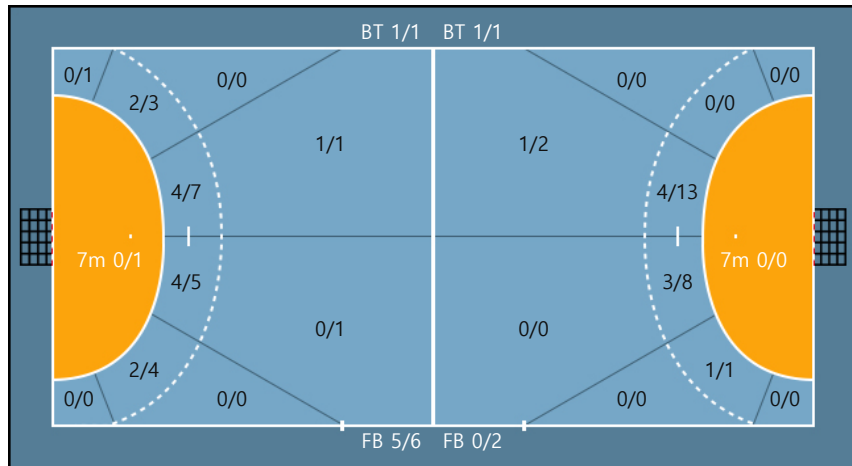

Shot Distribution

Referees :
Technical officer :

:
:
:
:
:
:
:

상명대학교

Players

Goals / Shots

1. 조윤형		
0/0	0/0	0/0
0/0	0/0	0/0
0/0	0/0	0/0

9. 김동수		
0/0	0/1	2/2
0/0	0/0	0/2
1/1	0/1	1/1

19. 황진섭		
0/0	0/0	0/0
0/0	0/0	0/0
0/0	0/0	0/0

28. 정도영		
0/0	0/0	0/0
0/0	0/0	0/0
0/0	0/0	0/0

29. 김동민		
0/0	1/1	0/0
0/0	0/0	0/0
0/0	0/0	1/1

Missed: 2

Missed: 1

97. 안명환		
0/0	0/0	1/1
0/0	0/0	0/0
1/1	0/0	3/3

99. 허준		
1/1	1/1	0/0
0/0	0/0	0/0
0/0	0/0	1/2

Missed: 2

Team

Goals / Shots

Team		
1/1	2/3	3/3
0/0	0/0	0/2
2/2	0/1	6/7

Missed: 5 Post: 0 Blocked: 0

Offense

Defense

Goalkeepers

Goals / Shots

1. 조윤형		
1/2	0/3	2/5
0/0	0/0	0/2
2/4	0/1	4/5

2Min	2 Minute Suspensions	AS	Assists	BS	Block Shots	BT	Breakthroughs	RB	Rebound
DR	Disqualification with report	RC	Red cards	FB	Fast Breaks	G/S	Goals/Shots	BD	Blocked
S/S	Saves/Shots	YC	Yellow cards	ST	Steals	TF	Technical Faults	%	Efficiency