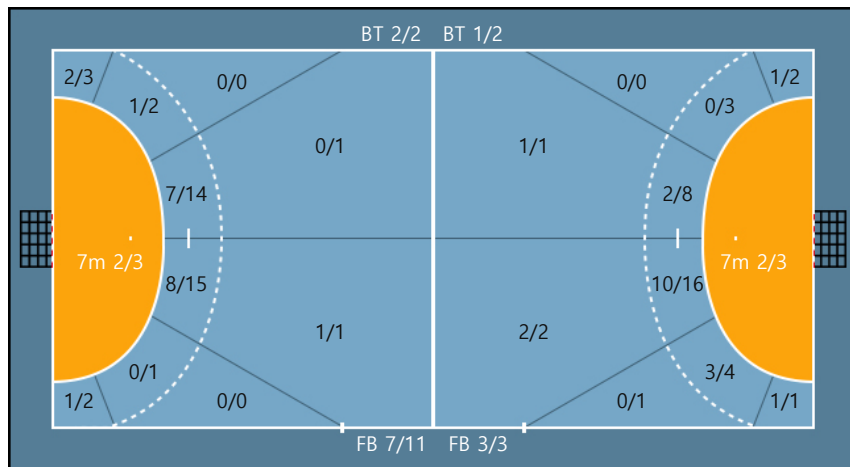

[대학핸드볼리그(대학부)]

Shot Distribution

2019. 08. 17 13:30 무안스포츠파크

Referees : 이형철 / 이가을

Technical officer : 김석주

MVP : -

조선대학교

22

11 : 13
11 : 9

22

강원대학교

강원대학교

Players

Goals / Shots

1. 서정현		
0/0	0/0	0/0
0/0	0/0	0/0
0/0	0/0	0/0

8. 김현우		
0/0	0/0	0/0
0/0	0/0	0/0
0/0	0/0	0/0

11. 공병우		
0/0	0/0	0/0
0/0	0/0	0/0
0/0	0/0	0/0

12. 김희수		
0/0	0/0	0/0
0/0	0/0	0/0
0/0	0/0	0/0

13. 김상열		
0/0	0/0	0/0
0/0	0/0	0/0
0/0	0/0	0/0

16. 이호수		
0/0	0/0	0/0
0/0	0/0	0/0
0/0	0/0	0/0

17. 전승원		
0/0	1/2	1/2
0/0	0/0	0/0
0/1	0/0	0/1

22. 전영제		
0/0	1/2	1/1
0/0	0/0	0/0
0/0	0/0	2/3

23. 고봉현		
0/0	0/1	0/0
0/0	0/0	0/0
0/0	0/0	1/1

24. 선정민		
0/0	0/1	0/0
0/0	0/0	0/0
0/0	0/0	0/0

27. 황지훈		
0/0	0/0	0/0
0/0	0/0	0/0
0/0	0/0	0/0

30. 김병철		
1/1	0/0	2/3
1/1	0/0	0/1
1/1	0/1	2/3

31. 백승건		
1/1	0/0	0/0
0/0	0/0	2/2
0/0	0/1	1/1

33. 박병규		
0/0	0/0	0/0
0/0	0/0	0/0
0/0	0/0	0/0

37. 임동혁		
1/1	0/0	0/0
0/0	0/0	0/0
1/1	0/0	2/2

Missed: 1 Blocked: 2

Post: 1

Blocked: 2

Missed: 1 Post: 2 Blocked:

Missed: 1

Post: 1

1

Team

Goals / Shots

Team		
3/3	2/6	4/6
1/1	0/0	2/3
2/3	0/2	8/11

Missed: 3 Post: 4 Blocked: 5

Offense

Defense

Goalkeepers

Goals / Shots

12. 김희수		
3/4	0/0	6/7
0/2	0/0	2/2
2/7	1/1	4/8

16. 이호수		
0/0	0/0	1/1
0/0	0/0	0/0
1/1	0/1	2/2

2Min	2 Minute Suspensions	AS	Assists	BS	Block Shots	BT	Breakthroughs	RB	Rebound
DR	Disqualification with report	RC	Red cards	FB	Fast Breaks	G/S	Goals/Shots	BD	Blocked
S/S	Saves/Shots	YC	Yellow cards	ST	Steals	TF	Technical Faults	%	Efficiency