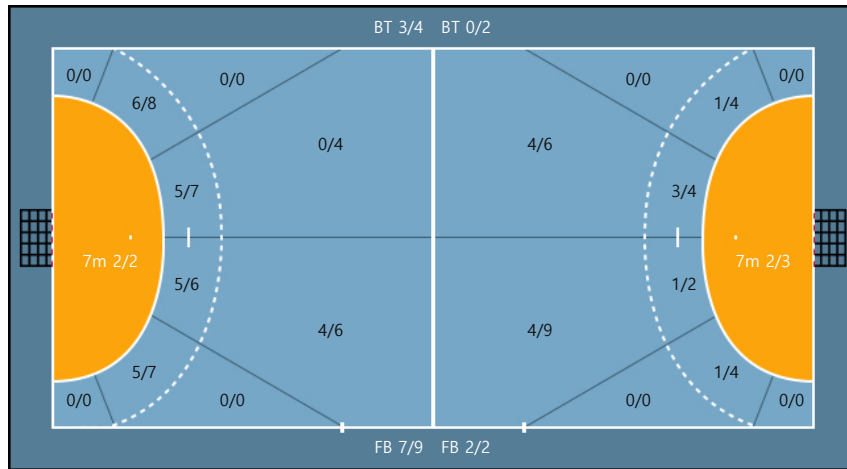

[핸드볼코리아전국중고선수권대회(고등부)]

Shot Distribution

2019. 09. 01 11:00 김천실내체육관

Referees :

Technical officer :

MVP : -

조선대학교여자고등학교
조선대학교여자고등학교

27 15 : 11
12 : 5

16 **정신여자고등학교**

Players

Goals / Shots

2. 방민서		
2/3	0/0	0/0
0/0	0/0	0/0
0/0	0/0	1/3

Post: 1

9. 임효원		
0/0	0/1	1/1
0/0	0/0	1/1
2/2	0/1	3/3

11. 이슬기		
0/0	0/0	0/0
0/0	0/0	0/0
0/0	0/0	0/0

12. 윤도혜		
0/0	0/0	0/0
0/0	0/0	0/0
0/0	0/0	0/0

17. 박수정		
0/0	0/0	3/4
1/1	0/0	0/0
0/2	1/1	0/0

19. 이가현		
0/0	0/0	0/0
0/0	0/0	0/0
0/0	0/0	2/2

20. 문세린		
0/0	1/1	1/1
0/0	0/0	1/1
1/1	0/0	0/0

Post: 1

21. 노윤선		
4/5	0/0	0/1
1/1	0/0	0/1
0/0	0/0	1/1

Team

Goals / Shots

Team		
6/8	1/2	5/7
2/2	0/0	2/3
3/5	1/2	7/9

Missed: 0 Post: 2 Blocked: 0

Offense

Defense

Goalkeepers

Goals / Shots

12. 윤도혜		
3/5	1/4	4/8
1/1	0/0	0/3
5/5	0/0	2/3

2Min	2 Minute Suspensions	AS	Assists	BS	Block Shots	BT	Breakthroughs	RB	Rebound
DR	Disqualification with report	RC	Red cards	FB	Fast Breaks	G/S	Goals/Shots	BD	Blocked
S/S	Saves/Shots	YC	Yellow cards	ST	Steals	TF	Technical Faults	%	Efficiency