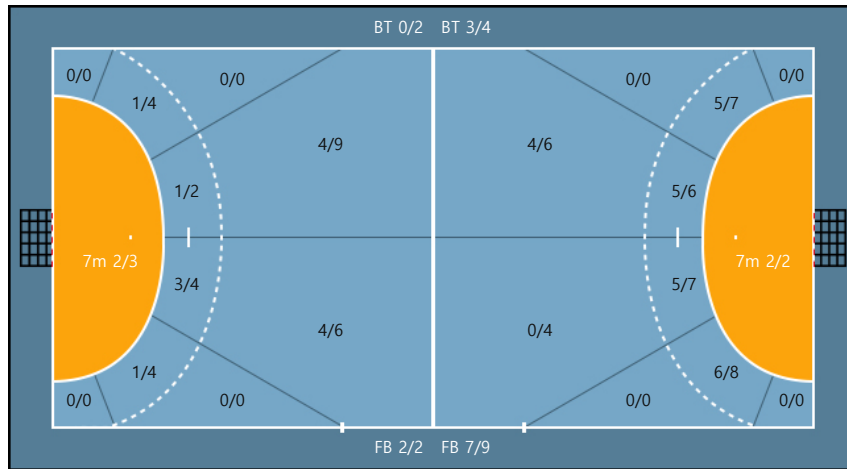

Goals / Shots

Team		
3/5	1/4	4/8
1/1	0/0	0/3
5/5	0/0	2/3

Missed: 2 Post: 1 Blocked: 0

Offense

Defense

Goalkeepers

Goals / Shots

88. 최유나		
6/8	1/2	5/7
2/2	0/0	2/3
3/5	1/2	7/9