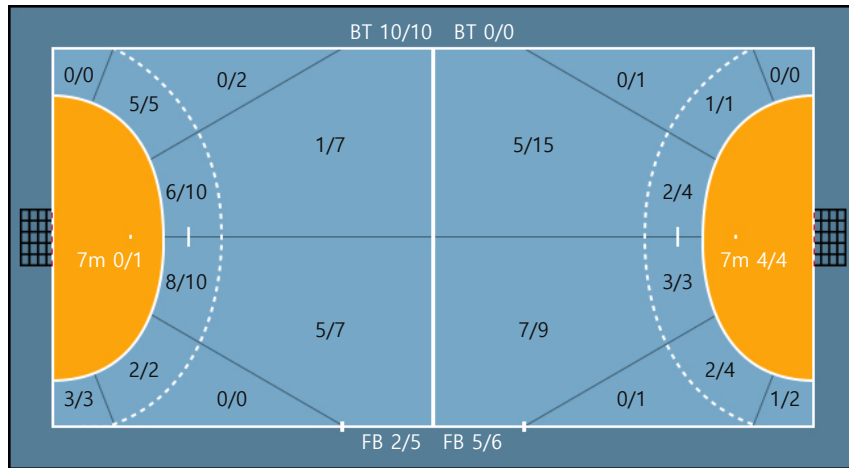

[핸드볼코리아전국중고선수권대회(중등부)]

Shot Distribution

2019. 09. 01 14:10 김천보조경기장

Referees : 김원정
Technical officer : 서근영
MVP : -

조선대학교부속중학교   **30**   15 : 12   **25**   **대전글꽃중학교**
조선대학교부속중학교

Players

Goals / Shots

3. 한준우		
0/0	0/0	0/0
0/0	0/0	0/0
0/0	0/0	0/0

7. 김태환		
1/1	0/0	1/1
0/0	0/1	0/0
1/1	0/0	2/2

10. 이준호		
1/2	0/0	0/0
0/0	0/0	0/0
3/3	0/0	1/1

11. 나용태		
1/1	0/0	1/1
0/0	0/0	0/0
1/2	1/1	0/0

16. 강준민		
0/0	0/0	0/0
0/0	0/0	0/0
0/0	0/0	0/0

Post: 2

Missed: 1

17. 문종혁		
0/0	0/0	0/0
0/0	0/0	0/0
0/0	0/0	0/0

20. 박지훈		
1/1	0/0	1/1
1/1	0/0	2/2
1/4	0/0	3/4

24. 김승대		
2/3	1/1	0/0
1/1	0/0	1/1
1/2	1/1	0/3

Missed: 1 Post: 1

Team

Goals / Shots

Team		
6/8	1/1	3/3
2/2	0/1	3/3
7/12	2/2	6/10

Missed: 2 Post: 3 Blocked: 0

Offense

Defense

Goalkeepers

Goals / Shots

16. 강준민		
7/7	1/1	3/3
2/5	0/1	1/2
3/3	3/3	5/6

2Min	2 Minute Suspensions	AS	Assists	BS	Block Shots	BT	Breakthroughs	RB	Rebound
DR	Disqualification with report	RC	Red cards	FB	Fast Breaks	G/S	Goals/Shots	BD	Blocked
S/S	Saves/Shots	YC	Yellow cards	ST	Steals	TF	Technical Faults	%	Efficiency