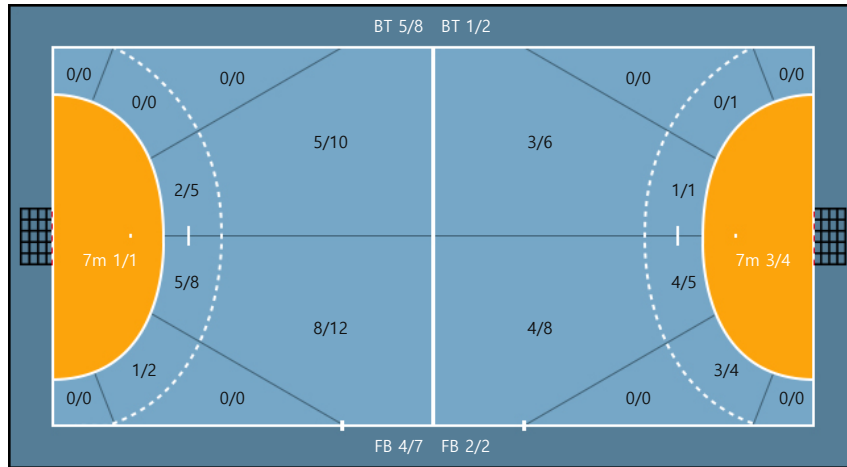

[핸드볼코리아전국중고선수권대회(고등부)]

Shot Distribution

2019. 09. 01 15:00 김천실내체육관

Referees : 서호영
Technical officer : 박종하
MVP : -

낙동고등학교

18

6 : 8
12 : 14

22

고려대학교사범대학부속고등학교

고려대학교사범대학부속고등학교

Players

Goals / Shots

2. 신준용		
0/0	0/0	0/0
0/0	0/0	0/0
0/0	0/0	0/0

Post: 2

9. 최원준		
2/3	0/0	0/0
0/0	0/0	0/0
1/1	0/0	0/1

10. 김기유		
0/0	0/0	2/2
0/0	0/0	0/0
0/0	0/0	1/2

Missed: 1

12. 정우영		
0/0	0/0	0/0
0/0	0/0	0/0
0/0	0/0	0/0

14. 윤성현		
0/0	0/0	0/0
0/0	0/0	0/0
0/0	0/0	0/0

19. 이선재		
1/2	0/0	0/1
0/0	0/0	0/0
0/0	0/0	0/0

Missed: 1

20. 변서준		
2/4	0/0	3/4
1/1	0/0	0/0
1/1	0/0	4/4

Missed: 1

23. 신주용		
0/1	0/0	2/2
0/0	0/0	0/0
1/2	0/0	1/2

Team

Goals / Shots

Team		
5/10	0/0	7/9
1/1	0/0	0/0
3/4	0/0	6/9

Missed: 3 Post: 2 Blocked: 0

Offense

Defense

Goalkeepers

Goals / Shots

12. 정우영		
6/10	0/2	4/6
0/0	0/0	0/0
5/6	0/0	3/3

2Min	2 Minute Suspensions	AS	Assists	BS	Block Shots	BT	Breakthroughs	RB	Rebound
DR	Disqualification with report	RC	Red cards	FB	Fast Breaks	G/S	Goals/Shots	BD	Blocked
S/S	Saves/Shots	YC	Yellow cards	ST	Steals	TF	Technical Faults	%	Efficiency