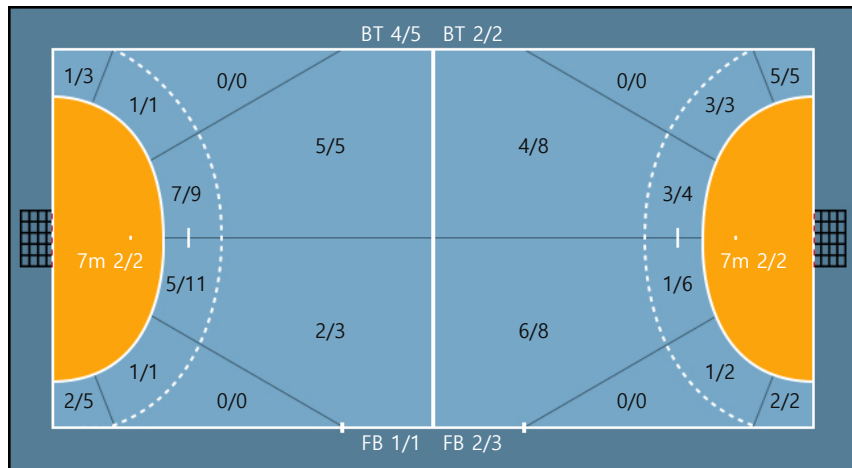

27. 이정화		
1/1	0/0	0/1
0/0	0/0	0/0
0/0	0/0	0/0

Blocked: 1

Missed: 1

Team

Goals / Shots

Team		
5/6	2/3	2/3
2/3	0/0	4/7
6/6	1/3	4/5

Missed: 3 Post: 1 Blocked: 2

Offense