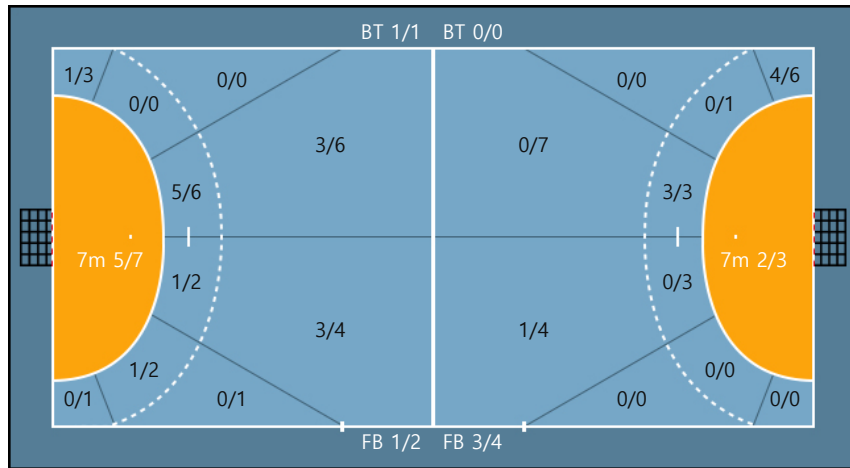

Missed: 1 Post: 1

Post: 1

Team

Goals / Shots

Team		
3/4	0/1	6/7
0/4	0/0	1/1
5/7	1/1	4/5

Missed: 1 Post: 2 Blocked: 0

Offense

Defense