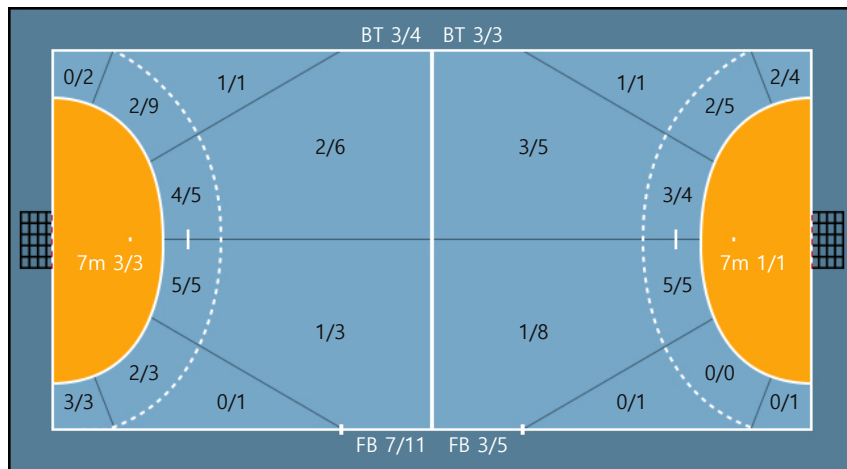

Shot Distribution

Referees :
Technical officer :

:
:
:
:
:
:

조선대학교부속중학교

Players

Goals / Shots

3. 한준우		
0/0	0/0	0/0
0/0	0/0	0/0
0/0	0/0	0/0

7. 김태환		
0/0	0/0	3/3
0/0	0/0	0/1
0/0	0/0	3/3

10. 이준호		
1/1	0/0	0/0
0/0	0/0	0/0
1/2	0/0	1/1

11. 나용태		
0/0	0/0	2/2
0/1	0/0	1/1
2/2	0/0	1/1

16. 강준민		
0/0	0/0	0/0
0/0	0/0	0/0
0/0	0/0	0/0

Missed: 2

Post: 1 Blocked: 1

Missed: 1

17. 문종혁		
0/0	0/0	0/0
0/0	0/0	0/0
0/0	0/0	1/2

20. 박지훈		
1/2	0/0	0/0
0/0	0/0	1/1
1/1	0/0	0/0

24. 김승대		
1/3	0/1	2/3
0/0	0/0	1/1
0/1	0/0	0/2

Missed: 1 Post: 1 Blocked:

1

Team

Goals / Shots

Team		
3/6	0/1	7/8
0/1	0/0	3/4
4/6	0/0	6/9

Missed: 4 Post: 2 Blocked: 2

Offense

Defense

Goalkeepers

Goals / Shots

16. 강준민		
0/1	1/1	7/10
3/4	0/0	2/4
2/4	1/2	2/2

2Min	2 Minute Suspensions	AS	Assists	BS	Block Shots	BT	Breakthroughs	RB	Rebound
DR	Disqualification with report	RC	Red cards	FB	Fast Breaks	G/S	Goals/Shots	BD	Blocked
S/S	Saves/Shots	YC	Yellow cards	ST	Steals	TF	Technical Faults	%	Efficiency