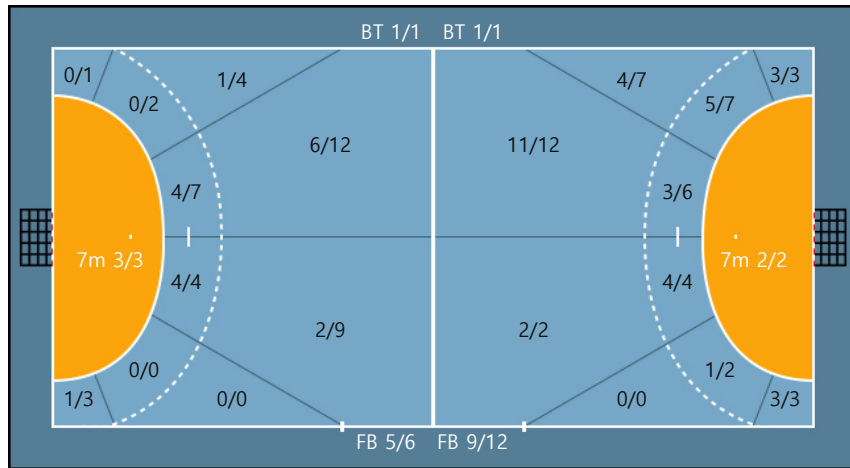

Team

Goals / Shots

Team		
3/5	2/3	3/7
1/4	0/1	2/5
3/5	3/3	4/6

Missed: 3 Post: 3 Blocked: 1

Offense

Defense

Goalkeepers

Goals / Shots