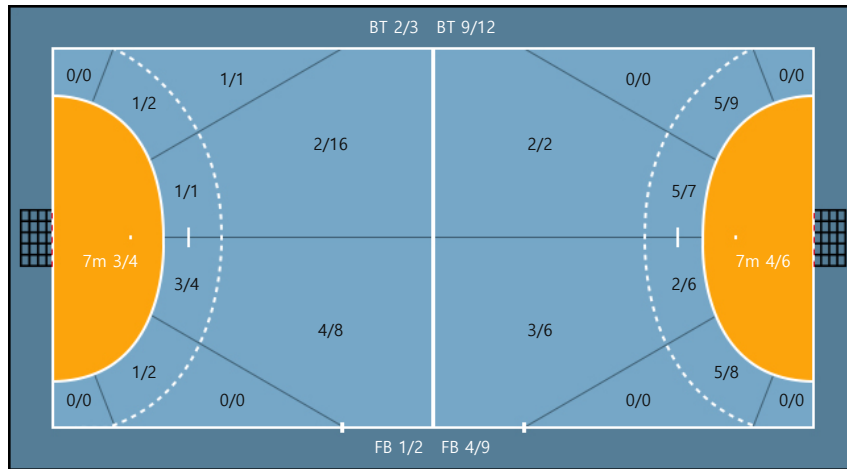

[핸드볼코리아전국중고선수권대회(고등부)]

Shot Distribution

2019. 09. 04 13:40 김천실내체육관

Referees : 서태웅

Technical officer :

MVP : -

조선대학교여자고등학교
정신여자고등학교

26   13 : 5
            13 : 11

16   **정신여자고등학교**

Players
Goals / Shots

11. 김세영		
1/1	0/0	0/2
0/0	0/0	1/1
2/4	0/0	1/1

Missed: 3

13. 최현주		
0/3	0/0	1/2
0/0	0/1	0/0
1/2	0/0	0/1

Missed: 4

14. 고유진		
0/2	0/0	0/0
0/0	0/0	0/0
0/0	1/1	0/0

16. 최세진		
1/1	0/0	0/0
0/0	0/0	0/0
0/1	0/0	0/0

18. 김수현		
0/0	0/0	0/0
0/0	0/0	1/1
1/1	0/0	0/0

23. 유현욱		
1/1	0/0	1/1
0/0	0/0	1/2
2/2	0/0	0/0

28. 이수정		
0/0	0/0	0/0
0/0	0/0	0/0
0/0	0/0	0/0

88. 최유나		
0/0	0/0	0/0
0/0	0/0	0/0
0/0	0/0	0/0

Team
Goals / Shots

Team		
3/8	0/0	2/5
0/0	0/1	3/4
6/10	1/1	1/2

Missed: 7 Post: 0 Blocked: 0

Offense

Defense

Goalkeepers
Goals / Shots

88. 최유나		
1/2	2/3	6/10
1/2	0/1	3/5
6/7	5/5	2/3

2Min	2 Minute Suspensions	AS	Assists	BS	Block Shots	BT	Breakthroughs	RB	Rebound
DR	Disqualification with report	RC	Red cards	FB	Fast Breaks	G/S	Goals/Shots	BD	Blocked
S/S	Saves/Shots	YC	Yellow cards	ST	Steals	TF	Technical Faults	%	Efficiency