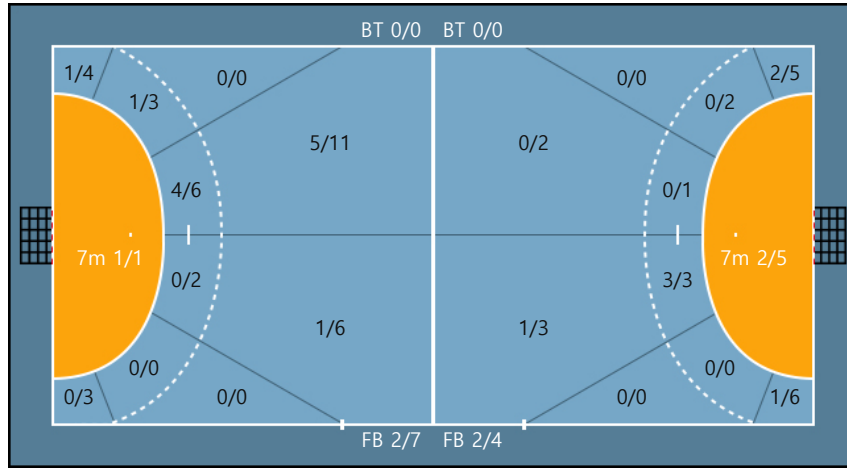

[핸드볼코리아전국중고선수권대회(중등부)]

Shot Distribution

2019. 09. 04 15:40 김천보조경기장

Referees : 서태웅
Technical officer : 서근영
MVP : -

동방여자중학교

13

4 : 5
9 : 4

9

양덕여자중학교

동방여자중학교

Players

Goals / Shots

3. 오다은		
0/0	0/0	0/0
0/0	0/0	0/0
0/0	0/0	0/0

7. 조서연		
0/0	0/0	0/1
0/0	0/0	0/0
0/0	0/0	0/0

10. 방채빈		
1/2	0/0	1/3
0/2	0/0	0/0
2/4	0/0	0/0

12. 서승리		
0/0	0/0	0/0
0/0	0/0	0/0
0/0	0/0	0/0

13. 홍주예		
0/0	0/0	0/0
0/0	0/0	0/0
0/0	0/1	0/2

Missed: 2 Post: 1

17. 오예나		
1/1	0/0	0/1
0/2	0/0	0/0
2/3	0/0	2/2

18. 박채은		
1/1	0/0	0/0
0/0	0/0	0/0
0/0	0/0	2/2

24. 김수연		
0/0	0/0	0/0
0/2	0/0	0/0
0/2	1/1	0/0

77. 진연두		
0/0	0/0	0/0
0/0	0/0	0/0
0/0	0/0	0/0

Post: 1 Blocked: 1

Team

Goals / Shots

Team		
3/4	0/0	1/5
0/6	0/0	0/0
4/9	1/2	4/6

Missed: 2 Post: 2 Blocked: 1

Offense

Defense

Goalkeepers

Goals / Shots

12. 서승리		
1/4	0/0	2/6
0/0	0/0	0/1
3/6	0/1	3/7

2Min	2 Minute Suspensions	AS	Assists	BS	Block Shots	BT	Breakthroughs	RB	Rebound
DR	Disqualification with report	RC	Red cards	FB	Fast Breaks	G/S	Goals/Shots	BD	Blocked
S/S	Saves/Shots	YC	Yellow cards	ST	Steals	TF	Technical Faults	%	Efficiency