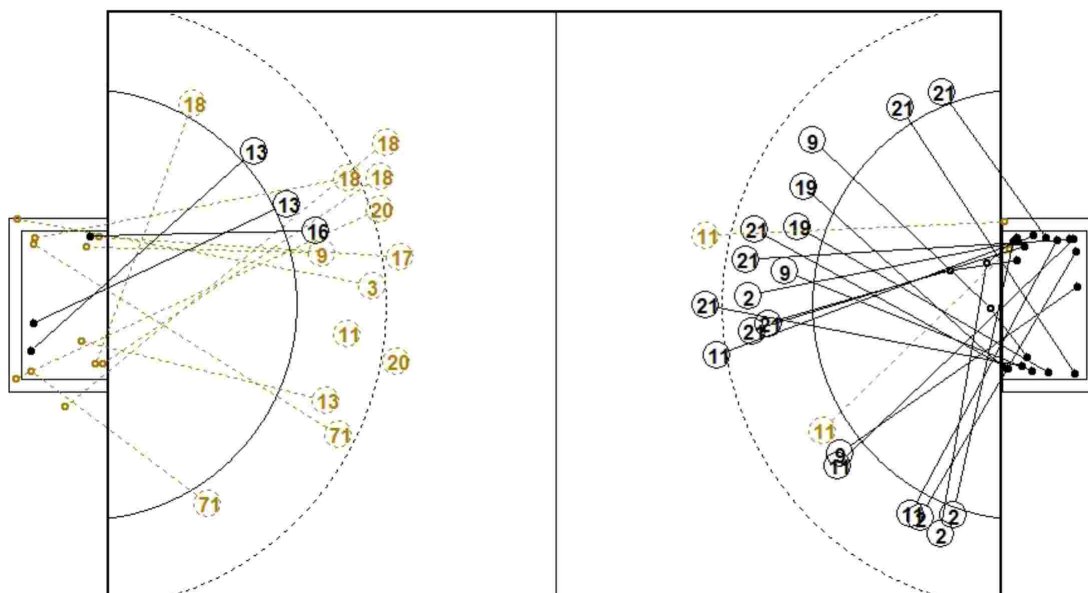

ASIAN WOMEN'S QUALIFICATION FOR OG JAPAN 2020

PHMS Pictorial Handball Match Statistics

IHF Official System

PICTORIAL MATCH STATISTICS

HANDBALL
WOMEN

MAINROUND
ROUND 4

GROUP X
MATCH 11

CHUZHOU SPORTS COMPLEX
27-09-2019 16:00