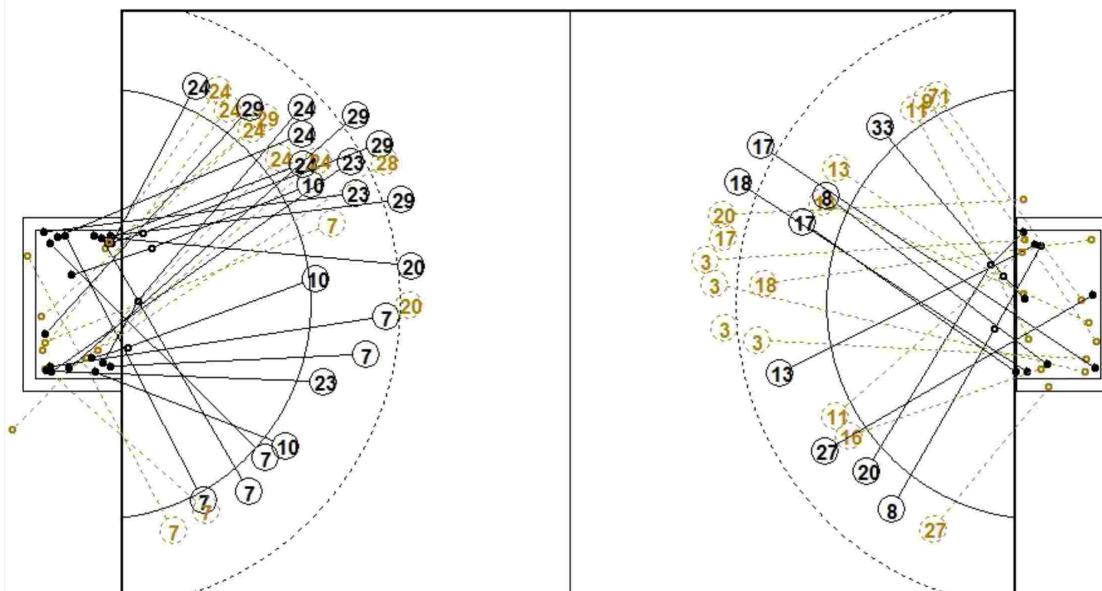

ASIAN WOMEN'S QUALIFICATION FOR OG JAPAN 2020

PHMS Pictorial Handball Match Statistics

IHF Official System

PICTORIAL MATCH STATISTICS

HANDBALL
WOMEN

MAINROUND
ROUND 4

GROUP X
MATCH 11

CHUZHOU SPORTS COMPLEX
27-09-2019 16:00

1st Half
4 : 0

2nd Half
41 : 0