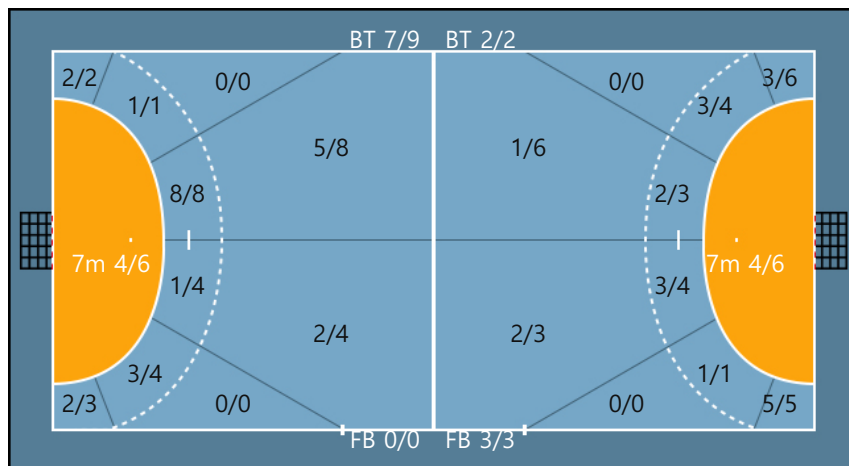

Post: 1

Missed: 1

Missed: 1

Team Goals / Shots

Team	12	16	BT
일신	12/12	1/3	5/5
경남	1/1	1/2	1/2
합계	5/7	0/0	2/5

Missed: 2 Post: 1

Blocked: 0

Offense