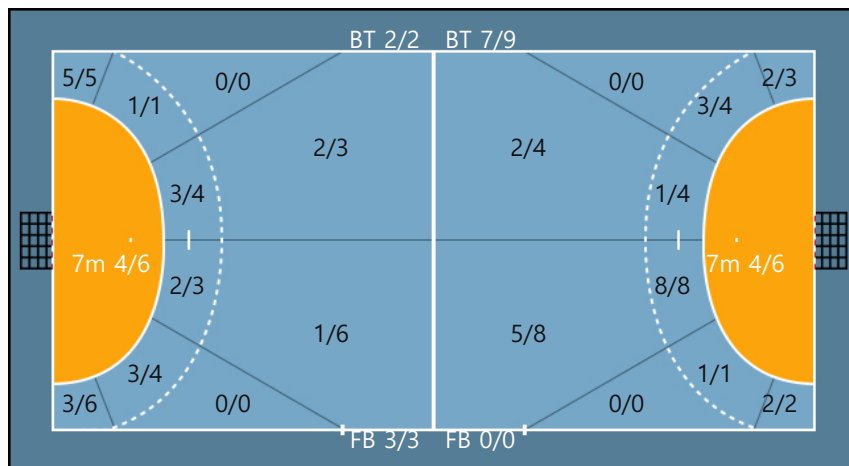

Missed: 1

Missed: 1

Team

Goals / Shots

Team		
8/9	4/4	6/7
1/4	0/2	0/2
1/2	1/1	3/5

Missed: 2 Post: 0

Blocked: 0

Offense