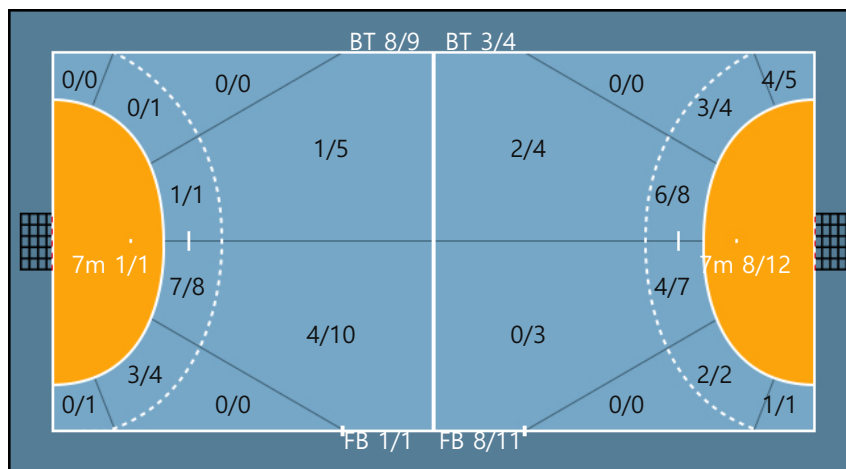

[제100회 전국체육대회 핸드볼(고등부)]

Shot Distribution

2019. 10. 08 13:40 SK 핸드볼 메인경기장

Referees : 이은하 / 서태웅

Technical officer : 장면호

MVP : -

의정부여자고등학교

17

7 : 13
10 : 17

30

인천여자고등학교

의정부여자고등학교

Players

Goals / Shots

11. 우지원		
0/0	0/0	0/0
0/0	0/0	0/0
0/0	0/0	0/0

12. 이소연		
0/0	0/0	0/0
0/0	0/0	0/0
0/0	0/0	0/0

13. 노은비		
0/1	0/0	0/0
0/0	0/0	0/0
0/0	0/0	0/0

16. 이주현		
1/1	0/0	0/0
0/0	0/0	0/0
0/0	0/0	0/0

17. 이원정		
0/0	1/2	3/5
0/1	0/0	1/1
6/8	0/0	0/0

Missed: 1 Post: 2

18. 임위지		
0/0	0/0	0/0
0/0	0/0	0/1
1/1	0/0	0/0

19. 차혜린		
0/0	0/0	1/1
0/0	0/0	0/0
0/0	0/0	0/0

21. 장진영		
0/0	0/0	0/0
0/0	0/0	0/0
0/0	0/0	0/0

27. 홍순정		
0/2	0/0	1/1
0/0	0/0	0/0
0/0	0/0	2/2

Missed: 1

Team

Goals / Shots

Team		
1/4	1/2	5/7
0/1	0/0	1/2
7/9	0/0	2/2

Missed: 2 Post: 2

Blocked: 0

Offense

Defense

Goalkeepers

Goals / Shots

12. 이소연		
7/8	1/2	9/14
0/0	0/1	2/4
5/5	1/1	4/6

16. 이주현		
1/1	0/0	0/0
0/0	0/0	0/0
0/0	0/0	0/0

2Min	2 Minute Suspensions	AS	Assists	BS	Block Shots	BT	Breakthroughs	RB	Rebound
DR	Disqualification with report	RC	Red cards	FB	Fast Breaks	G/S	Goals/Shots	BD	Blocked
S/S	Saves/Shots	YC	Yellow cards	ST	Steals	TF	Technical Faults	%	Efficiency