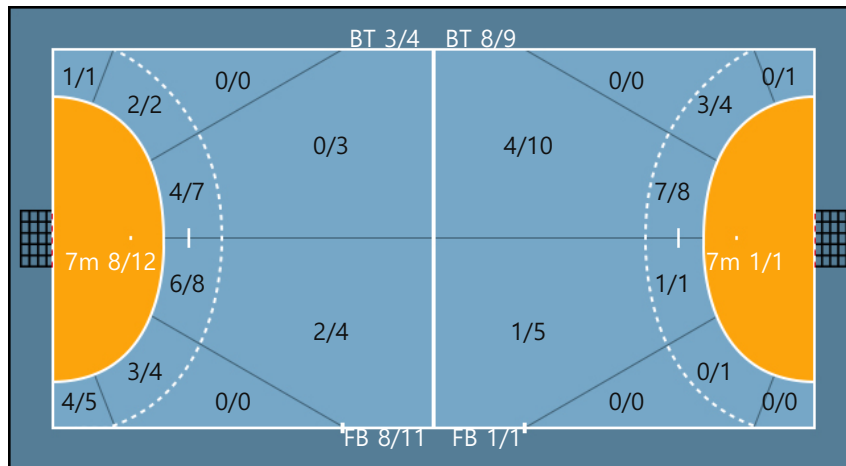

Offense

Defense

Goalkeepers

Goals / Shots

12. 고희아		
1/4	1/2	4/6
0/1	0/0	1/2
7/9	0/0	2/2

83. 이주형		
0/0	0/0	1/1
0/0	0/0	0/0
0/0	0/0	0/0

2Min	2 Minute Suspensions	AS	Assists	BS	Block Shots	BT	Breakthroughs	RB	Rebound
DR	Disqualification with report	RC	Red cards	FB	Fast Breaks	G/S	Goals/Shots	BD	Blocked
S/S	Saves/Shots	YC	Yellow cards	ST	Steals	TF	Technical Faults	%	Efficiency