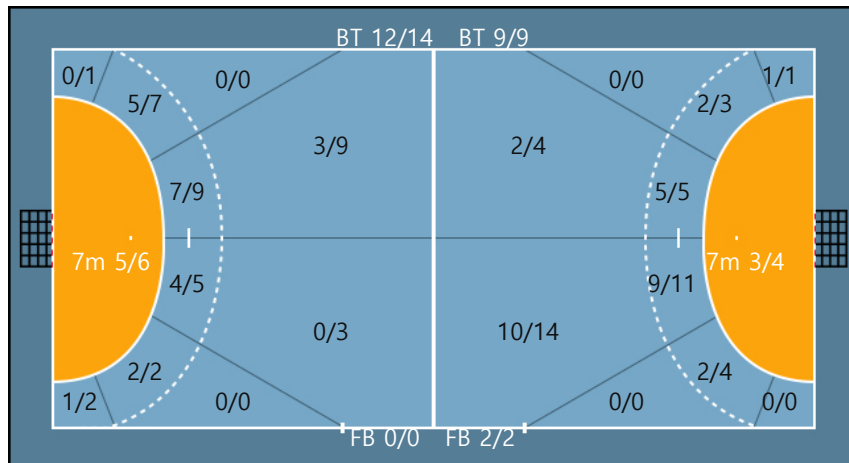

[제100회 전국체육대회 핸드볼(고등부)]

Shot Distribution

2019. 10. 09 11:00 SK 핸드볼 메인경기장

Referees : 박현진 / 김원정

Technical officer : 김석주

MVP : -

황지정보산업고등학교

34

18 : 15
16 : 12

27

휘경여자고등학교

휘경여자고등학교

Players

Goals / Shots

7. 박소영		
0/0	0/0	0/0
0/0	0/0	0/0
0/0	0/0	0/0

9. 백민희		
0/0	0/0	0/0
0/0	0/0	0/0
1/1	0/0	0/0

12. 박은채		
0/0	0/0	0/0
0/0	0/0	0/0
0/0	0/0	0/0

14. 박지호		
2/2	0/0	1/1
0/0	0/0	1/2
1/1	0/0	0/0

15. 김연제		
0/0	0/0	0/0
0/0	0/0	0/0
0/0	0/0	0/0

Post: 1

Post: 1

16. 유경희		
0/0	0/0	0/0
0/0	0/0	0/0
0/0	0/0	0/0

18. 박선영		
3/6	0/0	1/1
0/0	0/1	0/0
2/2	0/0	1/1

19. 이준희		
0/0	0/0	0/0
0/0	0/0	0/0
0/0	0/0	0/0

22. 김연우		
0/0	0/0	4/5
0/0	0/1	1/1
1/1	1/1	0/1

23. 황유선		
0/0	0/0	2/2
0/0	0/0	0/0
0/0	0/0	0/0

Missed: 2 Post: 2

Missed: 2

Missed: 1

24. 박지영		
3/3	0/0	2/2
0/0	0/0	0/0
0/0	0/0	0/0

Team

Goals / Shots

Team		
8/11	0/0	10/11
0/0	0/2	2/3
5/5	1/1	1/2

Missed: 5 Post: 4

Blocked: 0

Offense

Defense

Goalkeepers

Goals / Shots

12. 박은채		
7/8	1/3	8/10
1/1	1/1	5/8
8/9	2/2	1/1