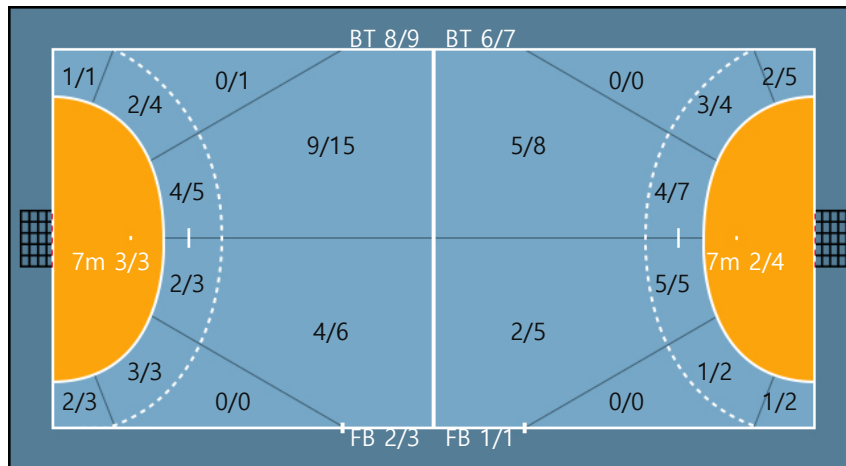

[제100회 전국체육대회 핸드볼(고등부)]

Shot Distribution

2019. 10. 10 11:00 SK 핸드볼 메인경기장

Referees : 박현진 / 김원정

Technical officer : 이향걸

MVP : -

황지정보산업고등학교   12 : 11   **25**   **일신여자고등학교**
학교   18 : 14

황지정보산업고등학교

Players

Goals / Shots

6. 강채원		
1/1	0/0	0/0
0/0	0/0	0/1
1/1	0/0	1/1

8. 지은혜		
1/1	0/0	0/0
0/0	0/0	0/0
0/0	1/1	0/1

9. 최경빈		
2/2	0/0	4/5
0/0	0/0	0/1
4/4	0/0	1/2

10. 김이안		
0/0	0/0	0/0
0/0	0/0	0/0
0/0	0/0	0/0

13. 백지현		
0/1	0/0	0/0
0/0	0/0	0/0
0/0	0/0	0/0

Missed: 1 Post: 2

14. 이연송		
1/1	0/0	0/0
0/0	0/0	0/0
0/0	0/0	1/1

16. 정가은		
0/0	0/0	0/0
0/0	0/0	0/0
0/0	0/0	0/0

18. 신현지		
0/0	0/0	0/0
0/0	0/0	0/0
0/0	0/0	0/0

23. 우빛나		
2/2	0/0	6/6
0/0	0/0	0/1
0/0	0/0	2/3

24. 박은수		
0/0	0/0	1/1
0/1	0/0	0/0
1/1	0/0	0/0

Post: 2

Team

Goals / Shots

Team		
7/8	0/0	11/12
0/1	0/0	0/3
6/6	1/1	5/8

Missed: 1 Post: 4
Blocked: 0

Offense

Defense

Goalkeepers

Goals / Shots

16. 정가은		
4/6	0/1	9/12
0/0	0/0	1/3
5/6	1/5	5/6

2Min	2 Minute Suspensions	AS	Assists	BS	Block Shots	BT	Breakthroughs	RB	Rebound
DR	Disqualification with report	RC	Red cards	FB	Fast Breaks	G/S	Goals/Shots	BD	Blocked
S/S	Saves/Shots	YC	Yellow cards	ST	Steals	TF	Technical Faults	%	Efficiency