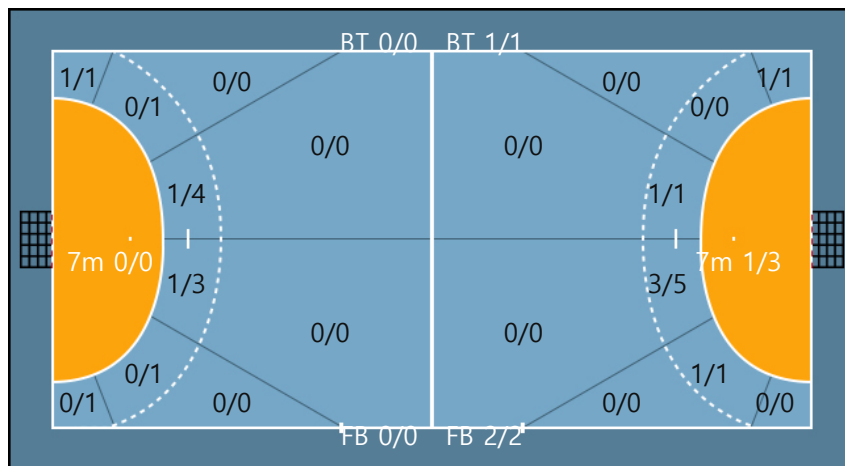

회 재단이사장배 전국교육대학선수권대회(생활체육 대학부)

]

Shot Distribution

2019. 10. 12 13:30 서울대 체육관 A

Referees : 김환성

Technical officer :

MVP : -

청주교대   **3**   1 : 5   **7**   **부산교대**

청주교대

Players

Goals / Shots

2. 최준서		
0/0	0/0	0/0
0/0	0/0	0/0
0/0	0/0	0/0

Missed: 2

4. 김어진		
0/0	0/0	0/0
0/0	0/0	0/0
0/0	0/0	0/0

10. 김기영		
0/0	0/0	0/0
0/0	0/0	0/0
0/0	0/0	0/0

Missed: 1

13. 정인표		
0/0	0/0	0/0
0/0	0/0	0/0
0/0	0/0	2/2

Post: 1

17. 김준희		
0/0	0/0	0/0
0/1	0/0	0/0
0/0	0/0	0/0

20. 이희준		
0/0	0/0	0/0
0/0	0/0	0/0
0/0	0/0	0/0

31. 이준석		
0/0	0/0	0/0
0/0	0/0	0/0
0/0	0/0	0/0

55. 김건우		
0/0	0/0	0/0
0/1	0/0	0/1
1/1	0/0	0/1

Team

Goals / Shots

Team		
0/0	0/0	0/0
0/2	0/0	0/1
1/1	0/0	2/3

Missed: 3   Post: 1
Blocked: 0

Offense

Defense

Goalkeepers

Goals / Shots

4. 김어진		
2/2	0/0	1/2
0/0	0/0	2/2
0/0	0/0	2/2