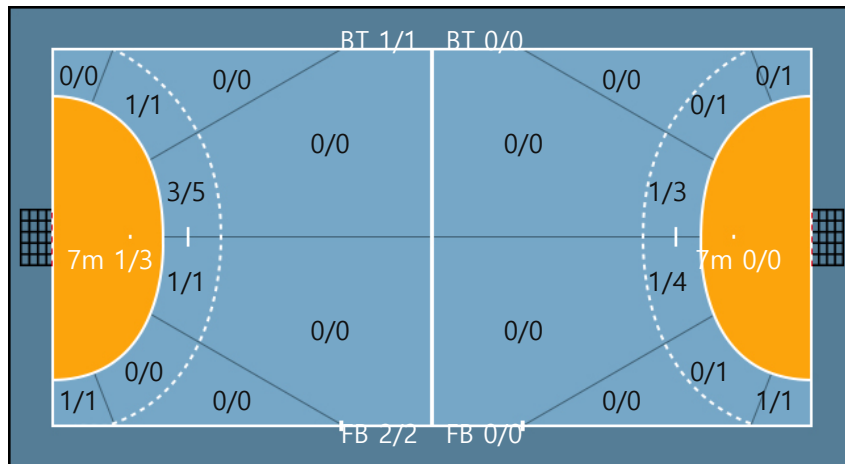

회 재단이사장배 전국교육대학선수권대회(생활체육 대학부)

]

Shot Distribution

2019. 10. 12 13:30 서울대 체육관 A

Referees : 김환성

Technical officer :

MVP : -

청주교대 3 1 : 5 7 부산교대

부산교대

Players

Goals / Shots

1. 김동준		
0/0	0/0	0/0
0/0	0/0	0/0
0/0	0/0	0/0

7. 김동건		
0/0	0/0	0/0
0/0	0/0	0/0
0/0	0/0	0/0

9. 한승언		
0/0	0/0	0/1
0/0	0/0	0/0
0/0	0/0	1/1

10. 정혁진		
0/0	0/0	1/1
0/0	0/0	2/2
0/0	0/0	0/0

14. 박진용		
1/1	0/0	0/0
0/0	0/0	0/0
0/0	0/0	0/0

Post: 2

Missed: 1

15. 박성재		
0/0	0/0	0/0
0/0	0/0	0/0
0/0	0/0	0/0

18. 양용민		
0/0	0/0	0/0
0/0	0/0	0/0
0/0	0/0	0/0

22. 진현석		
1/1	0/0	0/0
0/0	0/0	0/0
0/0	0/0	0/0

27. 이민우		
0/0	0/0	0/0
0/0	0/0	0/0
0/0	0/0	0/0

29. 현태진		
0/0	0/0	0/0
0/0	0/0	0/0
0/0	0/0	1/1

Team

Goals / Shots

Team		
2/2	0/0	1/2
0/0	0/0	2/2
0/0	0/0	2/2

Missed: 1 Post: 2

Blocked: 0

Offense

Defense

Goalkeepers

Goals / Shots

1. 김동준		
0/0	0/0	0/0
0/2	0/0	0/1
1/1	0/0	2/3