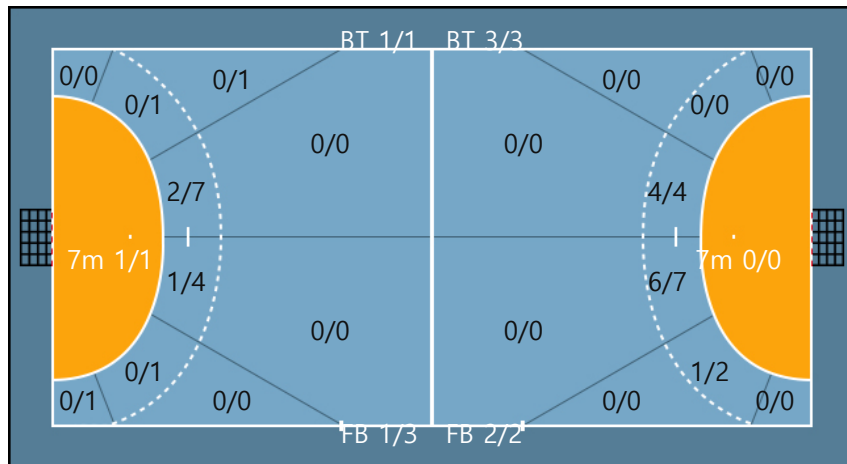

Team

Goals / Shots

Team		
1/1	1/2	0/1
0/2	0/2	0/2
0/1	0/1	1/1

Missed: 3 Post: 0

Blocked: 0

Offense

Defense

Goalkeepers