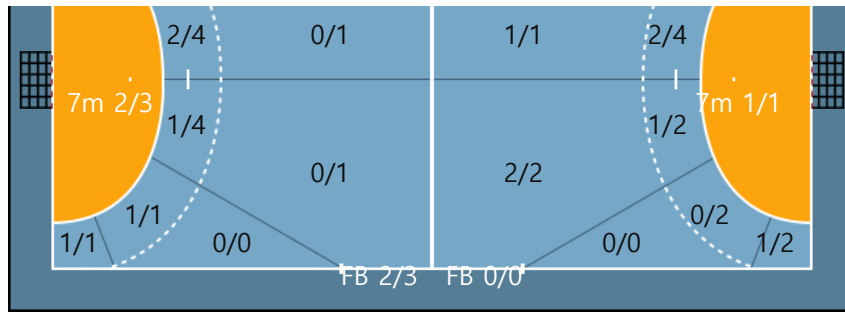

2019. 10. 12.

1/1	2/4	2/4

Missed: 1 Post: 0

Blocked: 1

0/1	0/0	1/1

2Min	2 Minute Suspensions	AS	Assists	BS	Block Shots	BT	Breakthroughs	RB	Rebound
DR	Disqualification with report	RC	Red cards	FB	Fast Breaks	G/S	Goals/Shots	BD	Blocked
S/S	Saves/Shots	YC	Yellow cards	ST	Steals	TF	Technical Faults	%	Efficiency