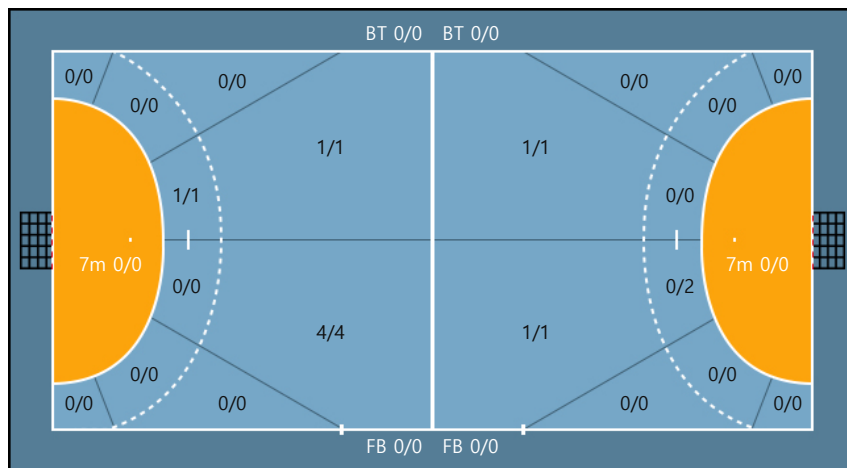

Team

Goals / Shots

Team		
3/3	0/0	1/1
0/0	0/0	0/0
1/1	0/0	1/1

Missed: 0 Post: 0 Blocked: 0

Offense

Defense

Goalkeepers

Goals / Shots