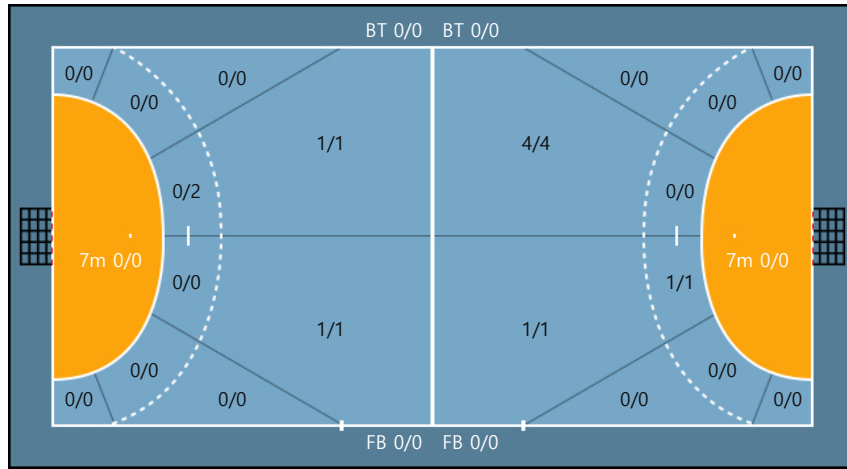

[제10회 재단이사장배 전국교육대학선수권대회(생활체육 대학부)]

Shot Distribution

2019. 10. 12 13:00 서울대 체육관 B

Referees :
Technical officer :
MVP : -

경인교대 6 3 : 1 2 광주교대

광주교대

Players
Goals / Shots

3. 최은송 0/0 0/0 0/0 0/0 0/0 0/0 0/0 0/0 0/0	5. 김가현 0/0 0/0 0/0 0/0 0/0 0/0 0/0 0/0 0/0	7. 김루시아 0/0 0/0 0/0 0/0 0/0 0/0 0/0 0/0 0/0	8. 김지수 1/1 0/0 0/0 0/0 0/0 0/1 0/0 0/0 0/0	10. 박정현 0/0 0/0 0/0 0/0 0/0 0/0 0/0 0/0 0/0
11. 김예진 0/0 0/0 0/0 0/0 0/0 0/0 0/0 0/0 0/0	13. 안지후 0/0 0/0 0/0 0/0 0/0 0/0 0/0 0/0 0/0	19. 정다은 0/0 0/0 1/1 0/0 0/0 0/0 0/0 0/0 0/0	25. 나영희 0/0 0/0 0/0 0/0 0/0 0/0 0/0 0/0 0/0	27. 김연화 0/0 0/0 0/0 0/0 0/0 0/0 0/0 0/0 0/0
36. 김가현 0/0 0/0 0/0 0/0 0/0 0/0 0/0 0/0 0/0	41. 손사빈 0/0 0/0 0/0 0/0 0/0 0/0 0/0 0/0 0/0	88. 박소연 0/0 0/0 0/0 0/0 0/0 0/0 0/0 0/0 0/0	99. 서한별 0/0 0/0 0/0 0/0 0/0 0/0 0/0 0/0 0/0	Missed: 1

Team
Goals / Shots

Team		
1/1	0/0	1/1
0/0	0/0	0/1
0/0	0/0	0/0

Missed: 1 Post: 0 Blocked: 0

Offense

Defense

Goalkeepers
Goals / Shots

7. 김루시아		
3/3	0/0	1/1
0/0	0/0	0/0
1/1	0/0	1/1

2Min	2 Minute Suspensions	AS	Assists	BS	Block Shots	BT	Breakthroughs	RB	Rebound
DR	Disqualification with report	RC	Red cards	FB	Fast Breaks	G/S	Goals/Shots	BD	Blocked
S/S	Saves/Shots	YC	Yellow cards	ST	Steals	TF	Technical Faults	%	Efficiency