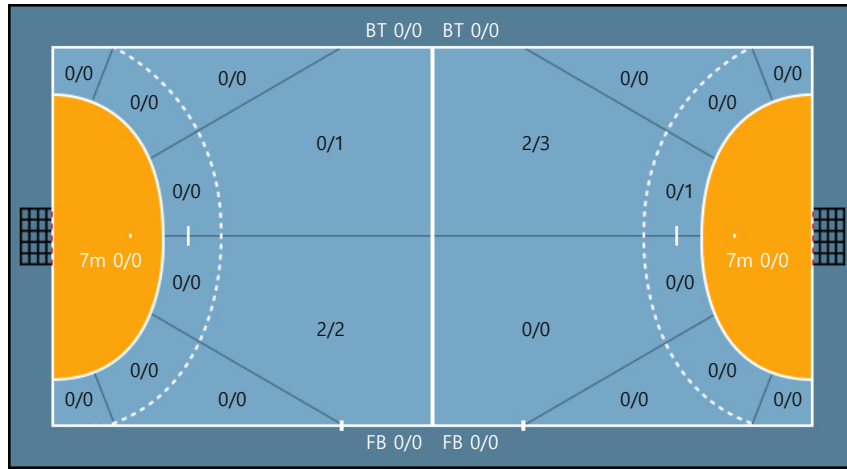

[제10회 재단이사장배 전국교육대학선수권대회(생활체육 대학부)]

Shot Distribution

2019. 10. 12 16:30 서울대 체육관 B

Referees :
Technical officer :
MVP : -

부산교대 2 1 : 1 2 진주교대

부산교대

Players
Goals / Shots

Table with 5 columns of player statistics (Player Name, Goals, Shots) for players 1, 3, 8, 9, 10, 11, 15, 17, 24, 25, 26, 32, 33, and 97.

Team
Goals / Shots

Table with 3 columns: Team, Goals, Shots

Missed: 0 Post: 0 Blocked: 0

Offense

Defense

Goalkeepers
Goals / Shots

Table with 3 columns: Goalkeeper Name, Goals, Shots

Legend table for abbreviations: 2Min, DR, S/S, AS, RC, YC, Assists, Red cards, Yellow cards, BS, FB, ST, Block Shots, Fast Breaks, Steals, BT, G/S, TF, Breakthroughs, Goals/Shots, Technical Faults, RB, BD, %, Rebound, Blocked, Efficiency