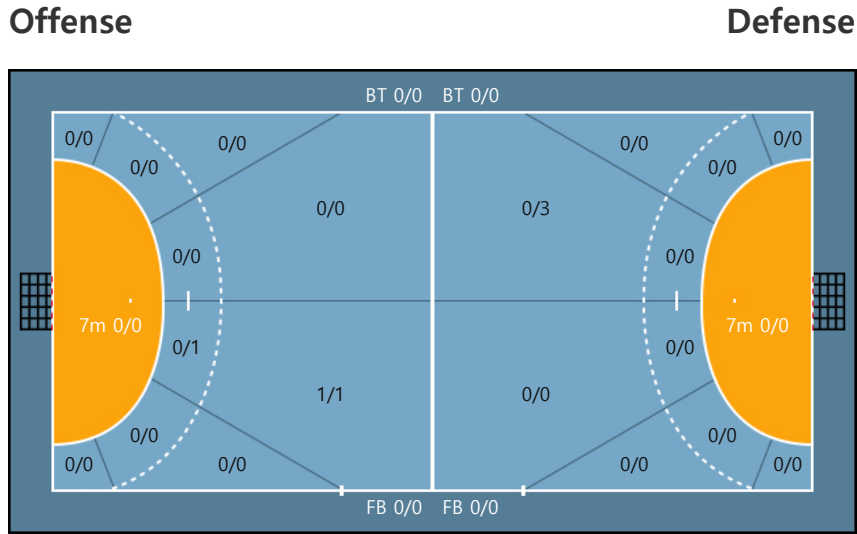

[제10회 재단이사장배 전국교육대학선수권대회(생활체육 대학부)]

Shot Distribution

2019. 10. 12 13:30 서울대 체육관 B

Referees :
Technical officer :
MVP : -

서울교대 0 0 : 0 1 진주교대

진주교대

Players
Goals / Shots

2. 천사비	3. 김지영	5. 이예담	8. 박서연	9. 김혜선
0/0 0/0 0/0	0/0 0/0 0/0	0/0 0/0 0/0	0/0 0/0 0/0	0/0 0/0 0/0
0/0 0/0 0/0	0/0 0/0 0/0	0/0 0/0 0/0	0/0 0/0 0/0	0/0 0/0 0/1
0/0 0/0 0/0	0/0 0/0 0/0	0/0 0/0 0/0	0/0 0/0 0/0	0/0 0/0 0/0
10. 정지향	17. 안유란	20. 조채영	21. 곽소윤	23. 손승화
1/1 0/0 0/0	0/0 0/0 0/0	0/0 0/0 0/0	0/0 0/0 0/0	0/0 0/0 0/0
0/0 0/0 0/0	0/0 0/0 0/0	0/0 0/0 0/0	0/0 0/0 0/0	0/0 0/0 0/0
0/0 0/0 0/0	0/0 0/0 0/0	0/0 0/0 0/0	0/0 0/0 0/0	0/0 0/0 0/0
26. 공민경	27. 황기연	32. 전효리		
0/0 0/0 0/0	0/0 0/0 0/0	0/0 0/0 0/0		
0/0 0/0 0/0	0/0 0/0 0/0	0/0 0/0 0/0		
0/0 0/0 0/0	0/0 0/0 0/0	0/0 0/0 0/0		

Team
Goals / Shots

Team		
1/1 0/0 0/0		
0/0 0/0 0/1		
0/0 0/0 0/0		

Missed: 0 Post: 0 Blocked: 0

Goalkeepers
Goals / Shots

5. 이예담		
0/0 0/0 0/0		
0/2 0/0 0/0		
0/0 0/0 0/0		

2Min	2 Minute Suspensions	AS	Assists	BS	Block Shots	BT	Breakthroughs	RB	Rebound
DR	Disqualification with report	RC	Red cards	FB	Fast Breaks	G/S	Goals/Shots	BD	Blocked
S/S	Saves/Shots	YC	Yellow cards	ST	Steals	TF	Technical Faults	%	Efficiency