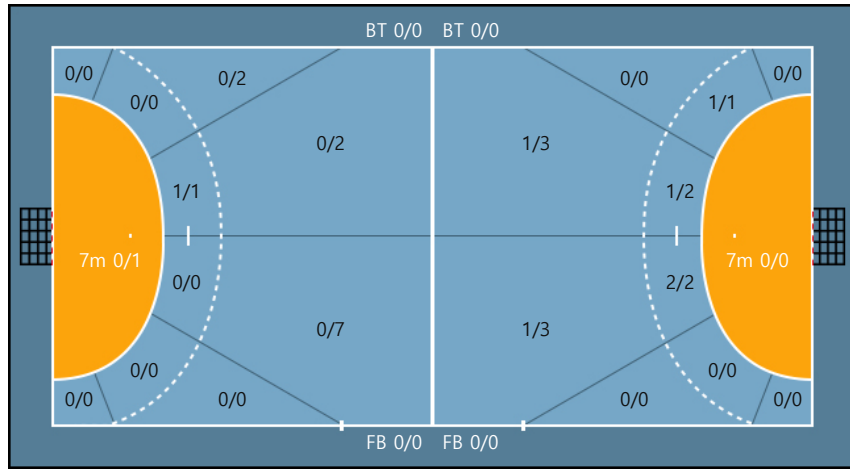

[제10회 재단이사장배 전국교육대학선수권대회(생활체육 대학부)]

Shot Distribution

2019. 10. 13 11:00 서울대 체육문화 연구동

Referees :
Technical officer :
MVP : -

경인교대 6 4 : 1 1 진주교대

진주교대

Players
Goals / Shots

2. 천사비		
0/0	0/0	0/0
0/0	0/0	0/0
0/0	0/0	0/0

Blocked: 1

3. 김지영		
0/0	0/0	0/0
0/0	0/0	0/0
0/0	0/0	0/0

5. 이예담		
0/0	0/0	0/0
0/0	0/0	0/0
0/0	0/0	0/0

8. 박서연		
0/0	0/0	0/0
0/0	0/0	0/0
0/0	0/0	0/0

9. 김혜선		
0/0	0/1	0/1
0/1	0/0	0/0
0/2	0/1	0/0

Missed: 2

10. 정지향		
0/1	0/1	0/0
0/0	0/0	0/0
0/0	0/0	1/2

17. 안유란		
0/0	0/0	0/0
0/0	0/0	0/0
0/0	0/0	0/0

20. 조채영		
0/0	0/0	0/0
0/0	0/0	0/0
0/0	0/0	0/0

21. 곽소윤		
0/0	0/0	0/0
0/0	0/0	0/0
0/0	0/0	0/0

23. 손승화		
0/0	0/0	0/0
0/0	0/0	0/0
0/0	0/0	0/0

26. 공민경		
0/0	0/0	0/0
0/0	0/0	0/0
0/0	0/0	0/0

Missed: 1

27. 황기연		
0/0	0/0	0/0
0/0	0/0	0/0
0/0	0/0	0/0

32. 전효리		
0/0	0/0	0/0
0/0	0/0	0/0
0/0	0/0	0/0

Team
Goals / Shots

Team		
0/1	0/2	0/1
0/1	0/0	0/0
0/2	0/1	1/2

Missed: 3 Post: 0 Blocked: 1

Offense

Defense

Goalkeepers
Goals / Shots

17. 안유란		
0/0	0/0	2/3
1/2	0/0	0/0
2/2	0/0	1/1

2Min	2 Minute Suspensions	AS	Assists	BS	Block Shots	BT	Breakthroughs	RB	Rebound
DR	Disqualification with report	RC	Red cards	FB	Fast Breaks	G/S	Goals/Shots	BD	Blocked
S/S	Saves/Shots	YC	Yellow cards	ST	Steals	TF	Technical Faults	%	Efficiency