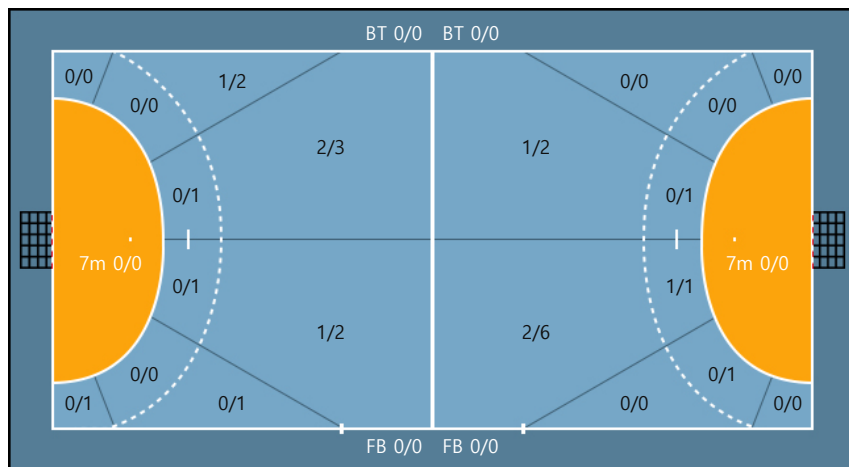

Team

Goals / Shots

Team		
1/1	1/2	1/3
0/3	0/0	3/3
0/1	0/0	1/3

Missed: 1 Post: 0 Blocked: 2

Offense

Defense

Goalkeepers

Goals / Shots