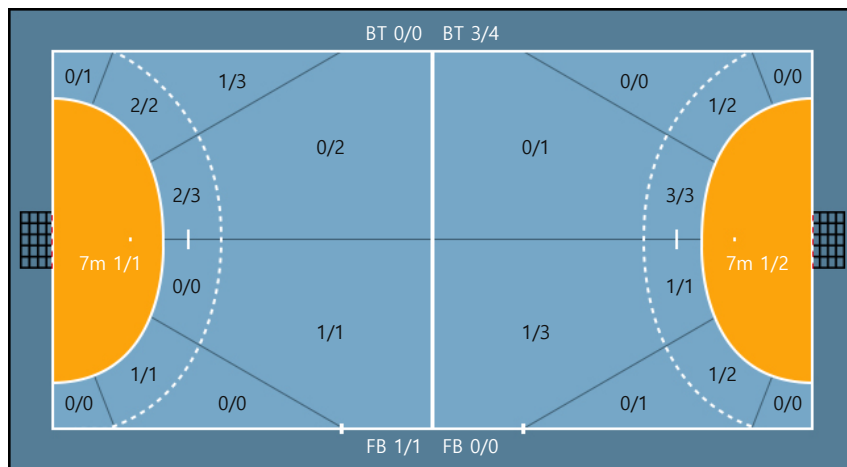

Post: 1

Team
 Goals / Shots

Team	1	2	3
1/3	0/1	2/3	
0/0	0/0	1/1	
2/2	0/1	2/5	

Missed: 0 Post: 1 Blocked: 2

Offense

Defense

Goalkeepers
 Goals / Shots

1. 윤덕재	1	2	3
2/3	0/0	1/1	
1/1	0/1	2/2	
3/3	0/1	2/4	