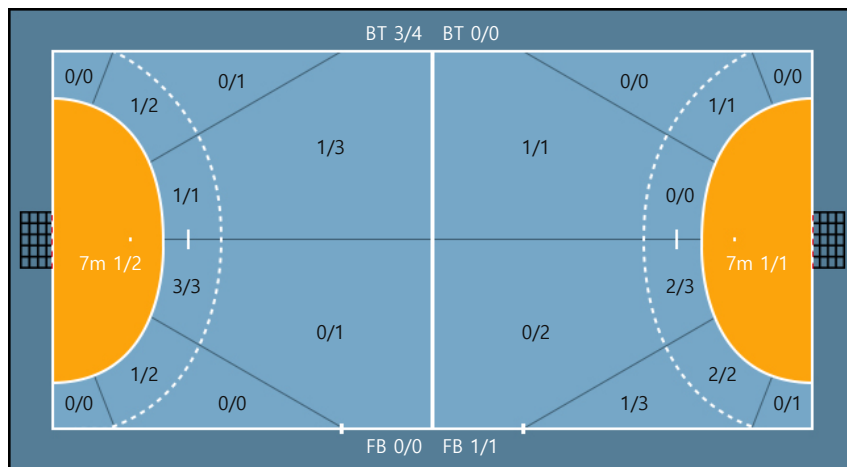

Missed: 1 Post: 2 Blocked: 1

Team
 Goals / Shots

Team	Goals	Shots
2/3	0/0	1/1
1/1	0/1	2/2
3/3	0/1	2/4

Missed: 1 Post: 2 Blocked: 1

Offense

Defense

Goalkeepers
 Goals / Shots

Goalkeeper	Goals	Shots
1. 김동준	1/3	0/1 2/3
	0/0	0/0 1/1
	2/2	0/1 2/5