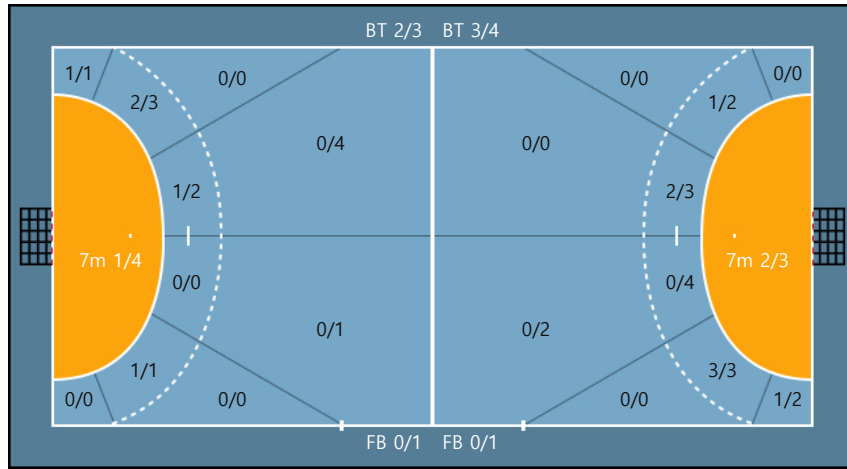

Post: 1 Blocked: 1

Missed: 1 Post: 1 Blocked: 1

Team
 Goals / Shots

Team	0/0	0/4	0/0
	0/0	0/1	1/2
	0/0	0/0	5/6

Missed: 1 Post: 2 Blocked: 2

Offense

Defense

Goalkeepers
 Goals / Shots