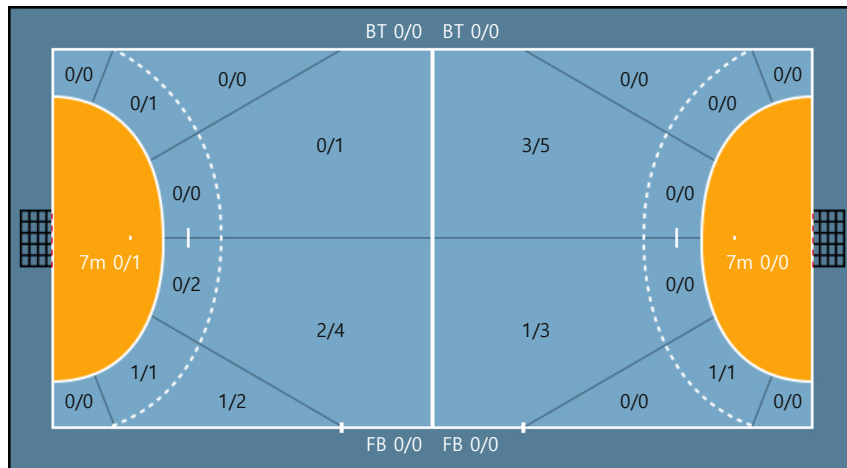

[제10회 재단이사장배 전국교육대학선수권대회(생활체육 대학부)]

Shot Distribution

2019. 10. 13 13:00 서울대 체육문화 연구동

Referees :
Technical officer :
MVP : -

경인교대 4 2 : 3 5 광주교대
2 : 2

경인교대

Players
Goals / Shots

1. 전영민 0/0 0/0 0/0 0/0 0/0 0/0 0/0 0/0 0/0	3. 연하진 0/0 0/0 0/0 0/0 0/0 0/0 0/0 0/0 0/0	6. 한소희 0/0 0/0 0/0 0/0 0/0 0/0 0/0 0/0 0/0	9. 박정아 0/0 0/0 0/0 0/0 0/0 0/0 0/0 0/0 0/0	10. 윤다경 0/0 0/0 0/0 0/0 0/0 0/0 0/0 0/0 0/0
11. 이예은 0/0 0/0 0/0 0/0 0/0 0/0 0/0 0/0 0/0	12. 신지은 0/0 0/0 0/0 0/0 0/0 0/0 0/0 0/0 0/0	15. 박준희 0/0 0/0 0/0 0/0 0/0 0/0 0/0 0/0 0/0	17. 이은혜 0/0 0/0 0/0 0/0 0/0 0/1 0/0 0/0 0/0	19. 박은경 0/0 0/0 0/0 0/0 0/0 0/0 0/0 0/0 0/0
Missed: 1				
21. 권다은 0/0 0/0 0/0 0/0 0/0 0/0 0/0 0/0 0/0	23. 강민주 0/0 0/0 0/0 0/0 0/0 0/0 0/0 0/0 0/0	25. 서주영 2/3 0/0 0/1 1/1 0/0 0/0 1/1 0/0 0/1	27. 방가인 0/0 0/0 0/0 0/0 0/0 0/0 0/1 0/0 0/0	29. 박은혜 0/0 0/0 0/0 0/0 0/0 0/0 0/0 0/0 0/0
Missed: 1 Post: 1 Blocked: 2				
32. 김태란 0/0 0/0 0/0 0/0 0/0 0/0 0/0 0/0 0/0	36. 석제연 0/0 0/0 0/0 0/0 0/0 0/0 0/0 0/0 0/0	38. 이승현 0/0 0/0 0/0 0/0 0/0 0/0 0/0 0/0 0/0	58. 강효은 0/0 0/0 0/0 0/0 0/0 0/0 0/0 0/0 0/0	72. 유하진 0/0 0/0 0/0 0/0 0/0 0/0 0/0 0/0 0/0

Team
Goals / Shots

Team	Goals	Shots	Penalty
경인교대	2/3	0/0	0/1
광주교대	1/1	0/0	0/1
합계	1/2	0/0	0/1

Missed: 2 Post: 1 Blocked: 2

Offense

Defense

Goalkeepers
Goals / Shots

Goalkeeper	Goals	Shots	Penalty
29. 박은혜	0/1	0/1	1/1
	0/0	0/0	1/1
	2/2	0/1	1/1

2Min	2 Minute Suspensions	AS	Assists	BS	Block Shots	BT	Breakthroughs	RB	Rebound
DR	Disqualification with report	RC	Red cards	FB	Fast Breaks	G/S	Goals/Shots	BD	Blocked
S/S	Saves/Shots	YC	Yellow cards	ST	Steals	TF	Technical Faults	%	Efficiency