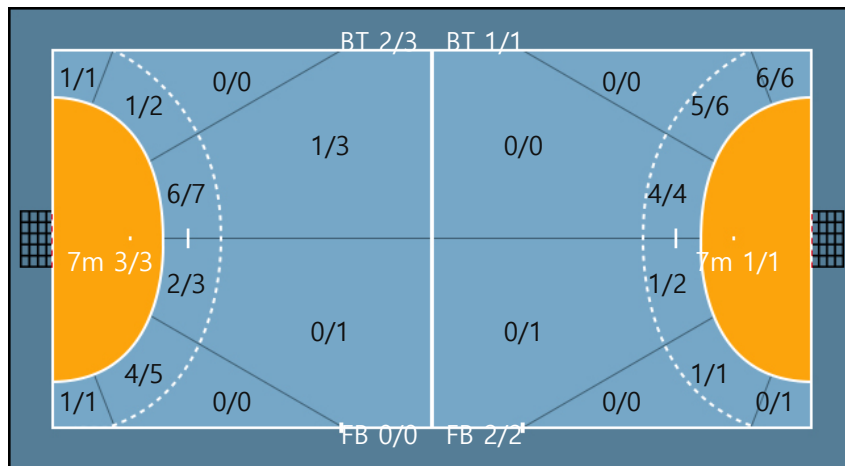

Blocked: 1

Offense

Defense

Goalkeepers

Goals / Shots

1. 박병찬		
2/2	1/1	4/4
1/1	0/0	1/3
1/2	6/6	2/2

2Min	2 Minute Suspensions	AS	Assists	BS	Block Shots	BT	Breakthroughs	RB	Rebound
DR	Disqualification with report	RC	Red cards	FB	Fast Breaks	G/S	Goals/Shots	BD	Blocked
S/S	Saves/Shots	YC	Yellow cards	ST	Steals	TF	Technical Faults	%	Efficiency