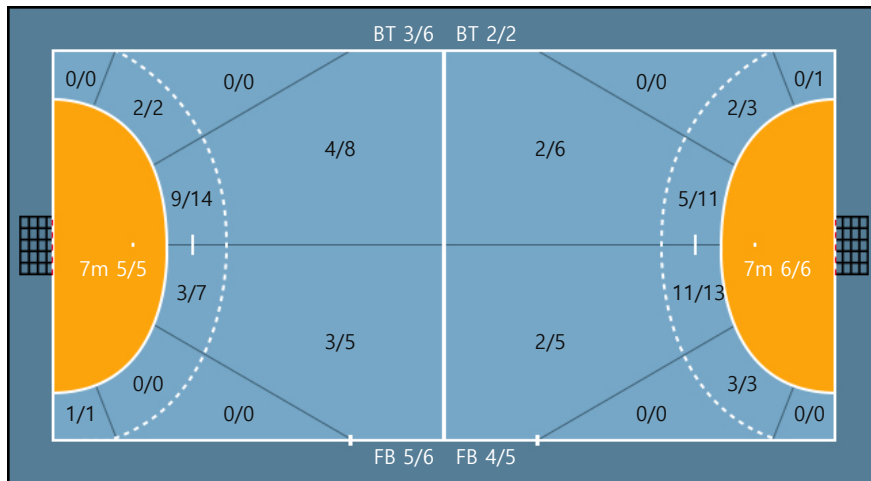

Post: 1

Post: 2

Missed: 2 Blocked: 3

Post: 1 Blocked: 2

Team
 Goals / Shots

Team		
6/8	0/0	2/2
2/2	0/0	3/7
7/9	0/1	8/8

Missed: 2 Post: 4 Blocked: 5

Offense