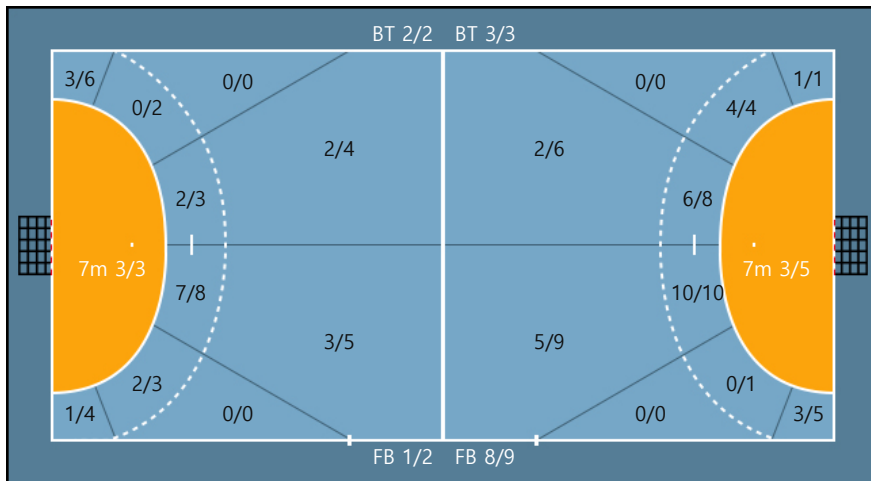

[SK 핸드볼 코리아리그(일반부)]

Shot Distribution

2021. 01. 03 16:20 삼척시민체육관

Referees : 구본욱 / 서태웅
Technical officer : 한재우 / 강용구
MVP : 29. 유소정(SK슈가글라이더즈)

SK슈가글라이더즈

34

15 : 11
19 : 12

23

컬러폴대구

컬러폴대구

Players

Goals / Shots

2. 신민희		
0/0	0/0	1/1
0/1	0/0	0/0
0/0	0/0	0/0

7. 박지원		
0/0	0/0	0/0
0/0	0/0	0/0
1/2	0/0	0/0

12. 양채연		
0/0	0/0	0/0
0/0	0/0	0/0
0/0	0/0	0/0

16. 심현지		
0/0	0/0	0/0
0/0	0/0	0/0
0/0	0/0	0/0

17. 윤지민		
0/0	0/0	0/0
0/0	0/0	0/0
0/0	0/0	0/0

18. 배민희		
1/1	0/0	0/0
0/0	0/0	0/0
1/1	0/0	0/2

19. 여다정		
0/0	0/0	0/0
0/0	0/0	0/0
1/1	0/0	0/0

20. 황은진		
0/0	0/0	0/0
1/1	0/0	0/2
0/0	0/0	0/0

21. 조하람		
1/2	0/0	1/1
0/0	0/0	0/0
1/1	0/0	2/2

22. 이원정		
0/1	0/0	0/0
0/0	0/0	0/0
1/1	0/0	0/0

Missed: 1 Post: 1

Blocked: 1

Missed: 1

Missed: 1

23. 김아영		
1/1	0/1	1/1
0/1	0/0	0/0
0/0	0/0	0/0

24. 김혜원		
0/0	0/0	0/0
0/0	0/0	0/0
2/2	0/0	0/0

25. 정유라		
0/0	0/0	0/0
0/0	0/0	0/0
0/0	0/0	0/0

26. 남영신		
0/0	0/0	0/0
0/0	0/0	0/0
2/2	0/0	0/0

27. 이경현		
0/0	0/0	0/0
0/0	0/0	0/0
3/3	1/1	1/1

Blocked: 3

Post: 1

Blocked: 2

Team

Goals / Shots

Team		
3/5	0/1	3/3
1/3	0/0	0/2
12/13	1/1	3/5

Missed: 3 Post: 2 Blocked: 6

Offense

Defense

Goalkeepers

Goals / Shots

. 이민지		
0/0	0/0	0/0
0/0	0/0	0/0
0/0	0/0	1/1

12. 양채연		
1/1	0/0	3/3
0/0	0/0	0/0
6/7	0/0	2/2

16. 심현지		
6/6	0/0	1/3
1/3	0/0	3/4
5/7	1/1	4/7

2Min	2 Minute Suspensions	AS	Assists	BS	Block Shots	BT	Breakthroughs	RB	Rebound
DR	Disqualification with report	RC	Red cards	FB	Fast Breaks	G/S	Goals/Shots	BD	Blocked
S/S	Saves/Shots	YC	Yellow cards	ST	Steals	TF	Technical Faults	%	Efficiency