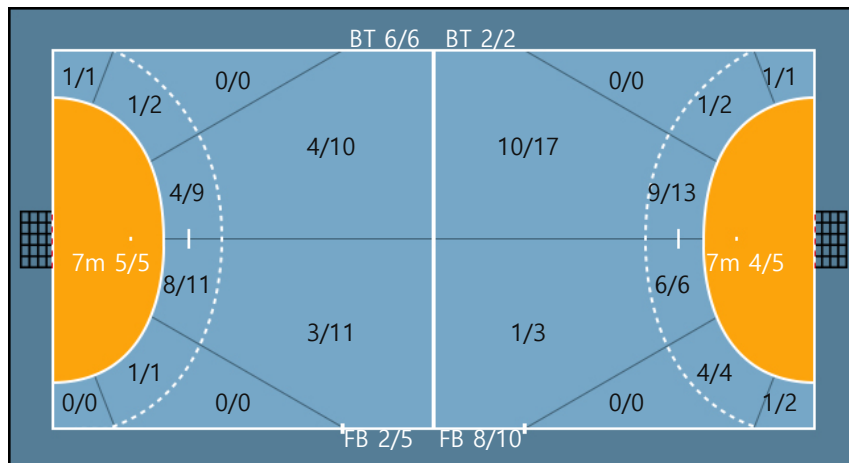

[SK 핸드볼 코리아리그(일반부)]

Shot Distribution

2021. 01. 03 18:00 삼척시민체육관

Referees : 이은하 / 차창환

Technical officer : 강태구 / 김석주

MVP : 9. 서아루(광주도시공사)

서울시청 27 10 : 18 37 17 : 19 광주도시공사

서울시청

Players

Goals / Shots

2. 송지영		
0/0	0/1	1/1
0/0	0/0	0/0
0/0	0/0	3/4

Post: 1

11. 조아람		
0/0	0/0	0/0
0/1	0/0	0/0
1/1	0/0	0/0

12. 노지훈		
0/0	0/0	0/0
0/0	0/0	0/0
0/0	0/0	0/0

13. 김리안		
1/1	0/0	0/1
0/0	0/0	0/0
1/3	0/0	0/0

Missed: 2 Post: 1

Blocked: 1

16. 나혜린		
0/0	0/0	0/0
0/0	0/0	0/0
0/0	0/0	0/0

19. 양새슬		
0/1	0/0	0/0
0/0	0/0	0/0
1/2	0/0	0/1

Blocked: 1

21. 박수정		
0/0	0/0	0/0
0/0	0/0	0/0
0/0	0/0	0/0

22. 우빛나		
0/1	0/0	3/5
0/0	0/0	0/1
2/3	2/2	1/2

Missed: 2 Blocked: 2

24. 박지호		
0/0	0/0	0/0
0/0	0/0	0/0
0/0	0/0	0/0

26. 최한솔		
0/0	0/0	0/0
0/0	0/0	0/0
0/0	0/0	0/0

27. 박하얀		
2/2	0/0	0/0
0/0	0/0	0/0
0/0	0/0	0/0

Blocked: 1

29. 윤예진		
0/1	0/0	1/1
0/0	0/0	0/0
5/5	0/0	2/2

Post: 1

33. 최현주		
0/0	0/0	0/0
0/0	0/0	0/0
0/0	0/0	0/0

93. 김은경		
0/0	0/0	0/0
0/0	0/0	0/0
1/1	0/0	0/0

Team

Goals / Shots

Team		
3/6	0/1	5/8
0/1	0/0	0/1
11/15	2/2	6/9

Missed: 4 Post: 3

Blocked: 5

Offense

Defense

Goalkeepers

Goals / Shots

12. 노지훈		
2/4	0/0	2/2
6/8	0/0	1/1
6/10	0/0	3/3

16. 나혜린		
3/5	0/0	2/2
0/1	0/0	1/2
7/7	0/0	4/4